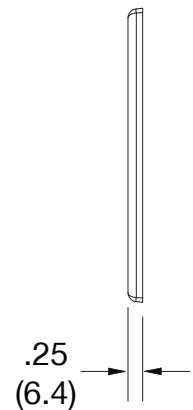

Mid-Size Wallplate Toggle 3-Gang

Features

- High-impact, self-extinguishing polycarbonate material
- More rigid; sharp lines and less dimpling
- Smooth satin finish; blends into wall with an optimum finish

Ordering Information

Description	Gang	Color	UPC Number	Catalog Number
Mid-size toggle and decorator wallplate, smooth satin finish, for use with 3 toggle devices	3	Brown	883778314162	PJ3

Listings

cULus Listed

Specifications

Material	Polycarbonate thermoplastic
Thickness	.25 (6.4)
Orientation	Orientation
Mounting	Screw
Mounting Screws	Painted steel
Dimensions	4.88 in x 6.75 in x 0.25 in
Flammability	UL 94 V2

Dimensions in Inches (mm)

Bryant Electric • An affiliate of Hubbell Incorporated (Delaware) • 40 Waterview Drive • Shelton, CT 06484
Phone (800) 323-2792 • Specifications subject to change without notice