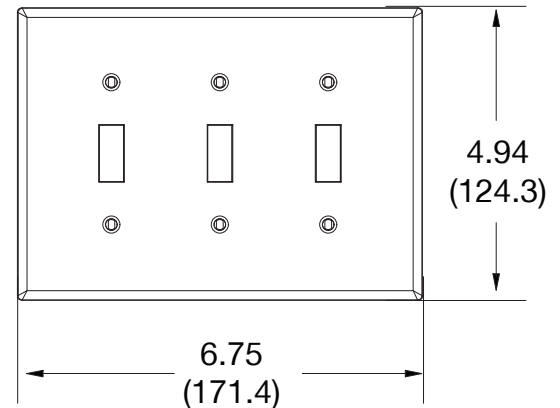

Mid-Size Wallplate Toggle 3-Gang

Features

- High-impact, self-extinguishing polycarbonate material
- More rigid; sharp lines and less dimpling
- Smooth satin finish; blends into wall with an optimum finish

Ordering Information

Description	Gang	Color	UPC Number	Catalog Number
Mid-size toggle and decorator wallplate, smooth satin finish, for use with 3 toggle devices	3	Brown	883778314162	PJ3

Listings

cULus Listed

Specifications

Material	Polycarbonate thermoplastic
Thickness	.25 (6.4)
Orientation	Orientation
Mounting	Screw
Mounting Screws	Painted steel
Dimensions	4.88 in x 6.75 in x 0.25 in
Flammability	UL 94 V2

Dimensions in Inches (mm)

Bryant Electric • An affiliate of Hubbell Incorporated (Delaware) • 40 Waterview Drive • Shelton, CT 06484
Phone (800) 323-2792 • Specifications subject to change without notice