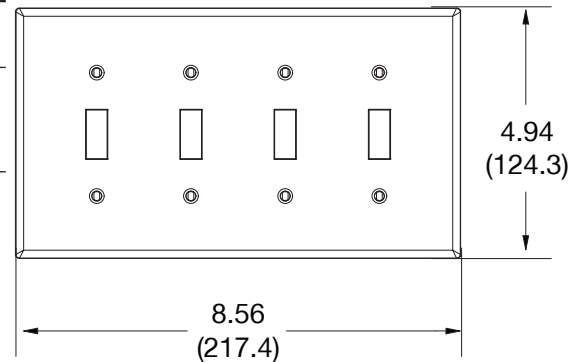

## Mid-Size Wallplate Toggle 4-Gang

### Ordering Information

Description	Gang	Color	UPC Number	Catalog Number
Decorator wallplate, smooth satin finish, for use with 4 toggle devices	4	Black	883778314247	PJ4BK

### Specifications

Material	Polycarbonate thermoplastic
Thickness	.25 (6.4)
Orientation	Orientation
Mounting	Screw
Mounting Screws	Painted steel
Dimensions	4.88 in x 8.56 in x 0.25 in
Flammability	UL 94 V2