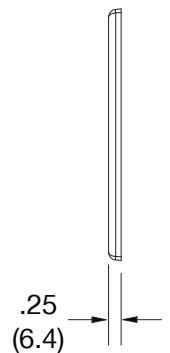

### Ordering Information

Description	Gang	Color	UPC Number	Catalog Number
Decorator wallplate, smooth satin finish, for use with 4 toggle devices	4	Black	883778314247	PJ4BK

### Specifications

Material	Polycarbonate thermoplastic
Thickness	.25 (6.4)
Orientation	Orientation
Mounting	Screw
Mounting Screws	Painted steel
Dimensions	4.88 in x 8.56 in x 0.25 in
Flammability	UL 94 V2

Dimensions in Inches (mm)

Bryant Electric • An affiliate of Hubbell Incorporated (Delaware) • 40 Waterview Drive • Shelton, CT 06484  
Phone (800) 323-2792 • Specifications subject to change without notice