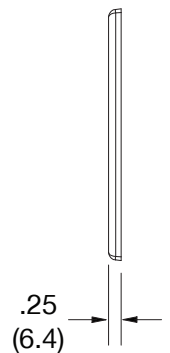

### Ordering Information

Description	Gang	Color	UPC Number	Catalog Number
Decorator wallplate, smooth satin finish, for use with 4 toggle devices	4	Gray	883778314254	<b>PJ4GY</b>

### Specifications

Material	Polycarbonate thermoplastic
Thickness	.25 (6.4)
Orientation	Orientation
Mounting	Screw
Mounting Screws	Painted steel
Dimensions	4.88 in x 8.56 in x 0.25 in
Flammability	UL 94 V2

Dimensions in Inches (mm)

Bryant Electric • An affiliate of Hubbell Incorporated (Delaware) • 40 Waterview Drive • Shelton, CT 06484  
Phone (800) 323-2792 • Specifications subject to change without notice