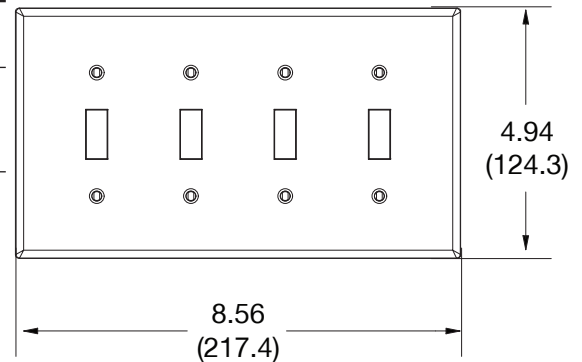

## Mid-Size Wallplate Toggle 4-Gang

### Ordering Information

Description	Gang	Color	UPC Number	Catalog Number
Decorator wallplate, smooth satin finish, for use with 4 toggle devices	4	Gray	883778314254	<b>PJ4GY</b>

### Specifications

Material	Polycarbonate thermoplastic
Thickness	.25 (6.4)
Orientation	Orientation
Mounting	Screw
Mounting Screws	Painted steel
Dimensions	4.88 in x 8.56 in x 0.25 in
Flammability	UL 94 V2