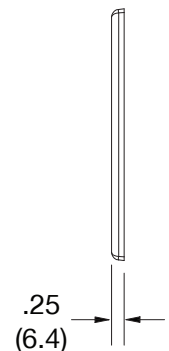

### Ordering Information

Description	Gang	Color	UPC Number	Catalog Number
Decorator wallplate, smooth satin finish, for use with 4 toggle devices	4	Ivory	883778314261	<b>PJ4I</b>

### Specifications

Material	Polycarbonate thermoplastic
Thickness	.25 (6.4)
Orientation	Orientation
Mounting	Screw
Mounting Screws	Painted steel
Dimensions	4.88 in x 8.56 in x 0.25 in
Flammability	UL 94 V2

Dimensions in Inches (mm)

Bryant Electric • An affiliate of Hubbell Incorporated (Delaware) • 40 Waterview Drive • Shelton, CT 06484  
Phone (800) 323-2792 • Specifications subject to change without notice