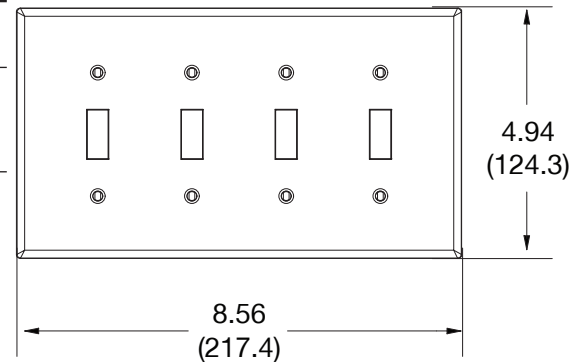

## Mid-Size Wallplate Toggle 4-Gang

### Ordering Information

Description	Gang	Color	UPC Number	Catalog Number
Decorator wallplate, smooth satin finish, for use with 4 toggle devices	4	Ivory	883778314261	<b>PJ4I</b>

### Specifications

Material	Polycarbonate thermoplastic
Thickness	.25 (6.4)
Orientation	Orientation
Mounting	Screw
Mounting Screws	Painted steel
Dimensions	4.88 in x 8.56 in x 0.25 in
Flammability	UL 94 V2