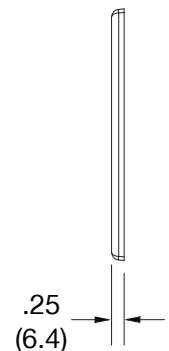

Mid-Size Wallplate Toggle 4-Gang

Features

- High-impact, self-extinguishing polycarbonate material
- More rigid; sharp lines and less dimpling
- Smooth satin finish; blends into wall with an optimum finish

Ordering Information

Description	Gang	Color	UPC Number	Catalog Number
Decorator wallplate, smooth satin finish, for use with 4 toggle devices	4	Light Almond	883778314278	PJ4LA

Listings

cULus Listed

Specifications

Material	Polycarbonate thermoplastic
Thickness	.25 (6.4)
Orientation	Orientation
Mounting	Screw
Mounting Screws	Painted steel
Dimensions	4.88 in x 8.56 in x 0.25 in
Flammability	UL 94 V2

Dimensions in Inches (mm)