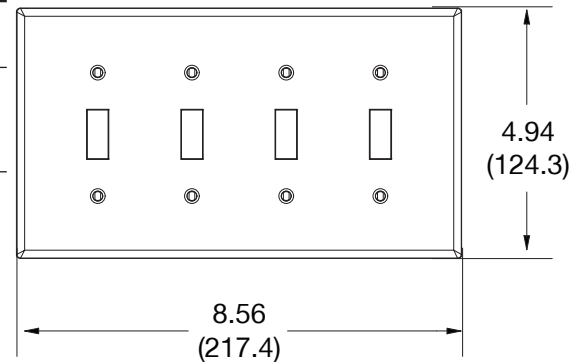

Mid-Size Wallplate Toggle 4-Gang

Features

- High-impact, self-extinguishing polycarbonate material
- More rigid; sharp lines and less dimpling
- Smooth satin finish; blends into wall with an optimum finish

Ordering Information

Description	Gang	Color	UPC Number	Catalog Number
Decorator wallplate, smooth satin finish, for use with 4 toggle devices	4	Light Almond	883778314278	PJ4LA

Listings

cULus Listed

Specifications

Material	Polycarbonate thermoplastic
Thickness	.25 (6.4)
Orientation	Orientation
Mounting	Screw
Mounting Screws	Painted steel
Dimensions	4.88 in x 8.56 in x 0.25 in
Flammability	UL 94 V2

Dimensions in Inches (mm)