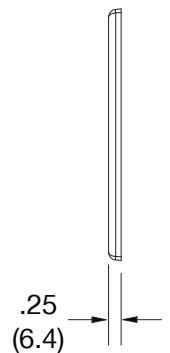

Mid-Size Wallplate Toggle 4-Gang

Features

- High-impact, self-extinguishing polycarbonate material
- More rigid; sharp lines and less dimpling
- Smooth satin finish; blends into wall with an optimum finish

Ordering Information

Description	Gang	Color	UPC Number	Catalog Number
Decorator wallplate, smooth satin finish, for use with 4 toggle devices	4	White	883778314285	PJ4W

Listings

cULus Listed

Specifications

Material	Polycarbonate thermoplastic
Thickness	.25 (6.4)
Orientation	Orientation
Mounting	Screw
Mounting Screws	Painted steel
Dimensions	4.88 in x 8.56 in x 0.25 in
Flammability	UL 94 V2

Dimensions in Inches (mm)