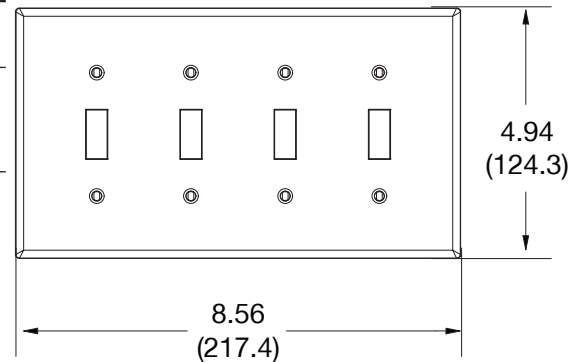

Mid-Size Wallplate Toggle 4-Gang

Features

- High-impact, self-extinguishing polycarbonate material
- More rigid; sharp lines and less dimpling
- Smooth satin finish; blends into wall with an optimum finish

Ordering Information

Description	Gang	Color	UPC Number	Catalog Number
Decorator wallplate, smooth satin finish, for use with 4 toggle devices	4	White	883778314285	PJ4W

Listings

cULus Listed

Specifications

Material	Polycarbonate thermoplastic
Thickness	.25 (6.4)
Orientation	Orientation
Mounting	Screw
Mounting Screws	Painted steel
Dimensions	4.88 in x 8.56 in x 0.25 in
Flammability	UL 94 V2

Dimensions in Inches (mm)