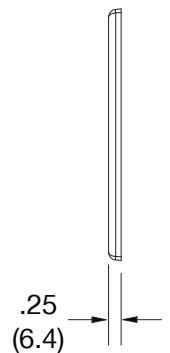

Mid-Size Wallplate Toggle 4-Gang

Features

- High-impact, self-extinguishing polycarbonate material
- More rigid; sharp lines and less dimpling
- Smooth satin finish; blends into wall with an optimum finish

Ordering Information

Description	Gang	Color	UPC Number	Catalog Number
Decorator wallplate, smooth satin finish, for use with 4 toggle devices	4	Brown	883778314230	PJ4

Listings

cULus Listed

Specifications

Material	Polycarbonate thermoplastic
Thickness	.25 (6.4)
Orientation	Orientation
Mounting	Screw
Mounting Screws	Painted steel
Dimensions	4.88 in x 8.56 in x 0.25 in
Flammability	UL 94 V2

Dimensions in Inches (mm)

Bryant Electric • An affiliate of Hubbell Incorporated (Delaware) • 40 Waterview Drive • Shelton, CT 06484
Phone (800) 323-2792 • Specifications subject to change without notice