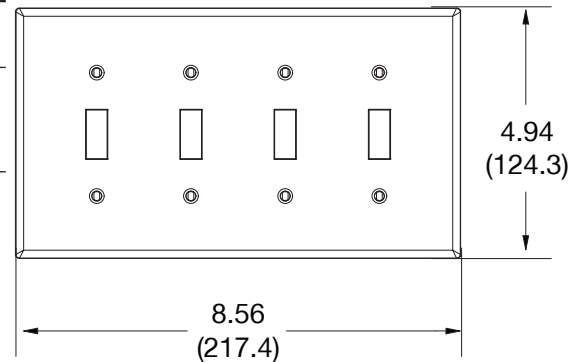

Mid-Size Wallplate Toggle 4-Gang

Features

- High-impact, self-extinguishing polycarbonate material
- More rigid; sharp lines and less dimpling
- Smooth satin finish; blends into wall with an optimum finish

Ordering Information

Description	Gang	Color	UPC Number	Catalog Number
Decorator wallplate, smooth satin finish, for use with 4 toggle devices	4	Brown	883778314230	PJ4

Listings

cULus Listed

Specifications

Material	Polycarbonate thermoplastic
Thickness	.25 (6.4)
Orientation	Orientation
Mounting	Screw
Mounting Screws	Painted steel
Dimensions	4.88 in x 8.56 in x 0.25 in
Flammability	UL 94 V2

Dimensions in Inches (mm)

Bryant Electric • An affiliate of Hubbell Incorporated (Delaware) • 40 Waterview Drive • Shelton, CT 06484
Phone (800) 323-2792 • Specifications subject to change without notice