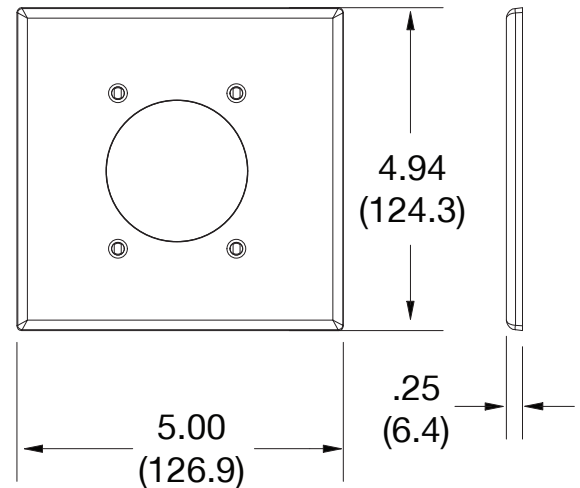

## Mid-Size Wallplate 2.15" Opening 2-Gang

### Ordering Information

Description	Gang	Color	UPC Number	Catalog Number
Wallplate with 2.15" opening smooth satin finish, for use with power outlet	2	Black	883778314315	PJ703BK

### Specifications

Material	Polycarbonate thermoplastic
Thickness	.25 (6.4)
Orientation	Orientation
Mounting	Screw
Mounting Screws	Painted steel
Dimensions	4.94 in x 5.00 in x 0.25 in
Flammability	UL 94 V2