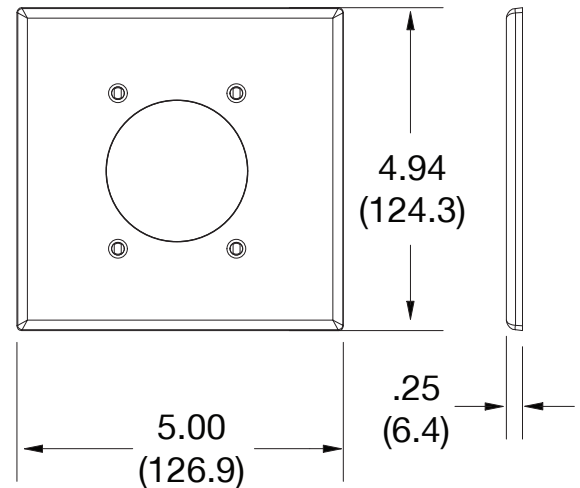

Mid-Size Wallplate 2.15" Opening 2-Gang

Features

- High-impact, self-extinguishing polycarbonate material
- More rigid; sharp lines and less dimpling
- Smooth satin finish; blends into wall with an optimum finish

Ordering Information

Description	Gang	Color	UPC Number	Catalog Number
Wallplate with 2.15" opening smooth satin finish, for use with power outlet	2	Ivory	883778314322	PJ703I

Listings

cULus Listed

Specifications

Material	Polycarbonate thermoplastic
Thickness	.25 (6.4)
Orientation	Orientation
Mounting	Screw
Mounting Screws	Painted steel
Dimensions	4.94 in x 5.00 in x 0.25 in
Flammability	UL 94 V2

Dimensions in Inches (mm)