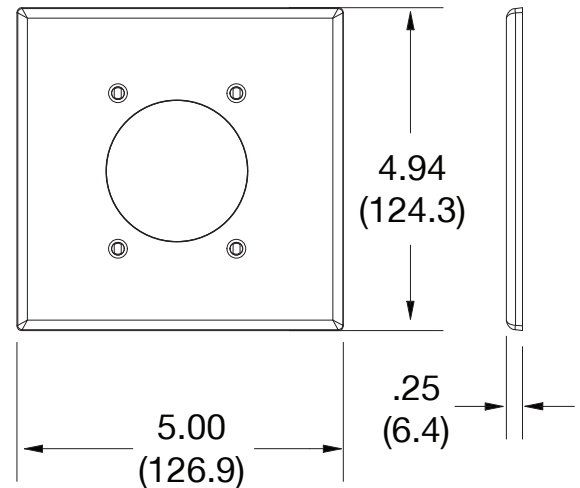

## Mid-Size Wallplate 2.15" Opening 2-Gang

### Ordering Information

Description	Gang	Color	UPC Number	Catalog Number
Wallplate with 2.15" opening smooth satin finish, for use with power outlet	2	White	883778314339	PJ703W

### Specifications

Material	Polycarbonate thermoplastic
Thickness	.25 (6.4)
Orientation	Orientation
Mounting	Screw
Mounting Screws	Painted steel
Dimensions	4.94 in x 5.00 in x 0.25 in
Flammability	UL 94 V2