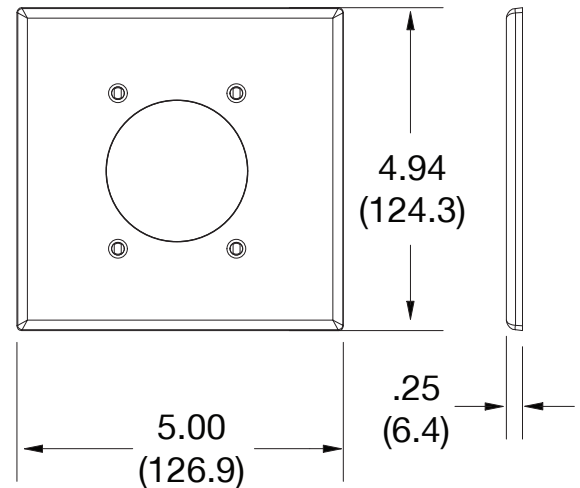

Mid-Size Wallplate 2.15" Opening 2-Gang

Features

- High-impact, self-extinguishing polycarbonate material
- More rigid; sharp lines and less dimpling
- Smooth satin finish; blends into wall with an optimum finish

Ordering Information

Description	Gang	Color	UPC Number	Catalog Number
Wallplate with 2.15" opening, smooth satin finish, for use with power outlet	2	Brown	883778314308	PJ703

Listings

cULus Listed

Specifications

Material	Polycarbonate thermoplastic
Thickness	.25 (6.4)
Orientation	Orientation
Mounting	Screw
Mounting Screws	Painted steel
Dimensions	4.94 in x 5.00 in x 0.25 in
Flammability	UL 94 V2

Dimensions in Inches (mm)