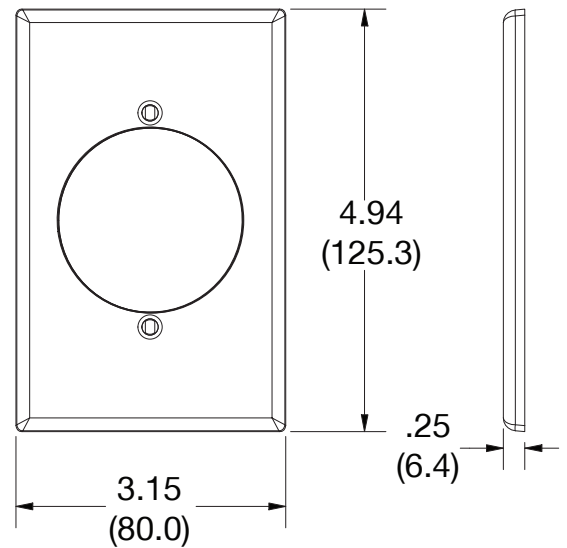

Mid-Size Wallplate 2.15" Opening 1-Gang

Features

- High-impact, self-extinguishing polycarbonate material
- More rigid; sharp lines and less dimpling
- Smooth satin finish; blends into wall with an optimum finish

Ordering Information

Description	Gang	Color	UPC Number	Catalog Number
Wallplate with 2.15" opening smooth satin finish, For use with power outlet	1	Gray	883778314360	PJ724GY

Listings

cULus Listed

Specifications

Material	Polycarbonate thermoplastic
Thickness	.25 (6.4)
Orientation	Orientation
Mounting	Screw
Mounting Screws	Painted steel
Dimensions	4.94 in x 3.15 in x 0.25 in
Flammability	UL 94 V2

Dimensions in Inches (mm)