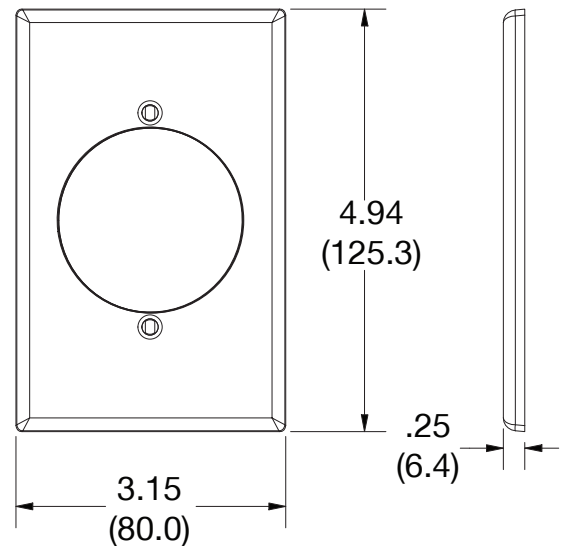

## Mid-Size Wallplate 2.15" Opening 1-Gang

### Ordering Information

Description	Gang	Color	UPC Number	Catalog Number
Wallplate with 2.15" opening smooth satin finish, For use with power outlet	1	Ivory	883778314377	<b>PJ724I</b>

### Specifications

Material	Polycarbonate thermoplastic
Thickness	.25 (6.4)
Orientation	Orientation
Mounting	Screw
Mounting Screws	Painted steel
Dimensions	4.94 in x 3.15 in x 0.25 in
Flammability	UL 94 V2