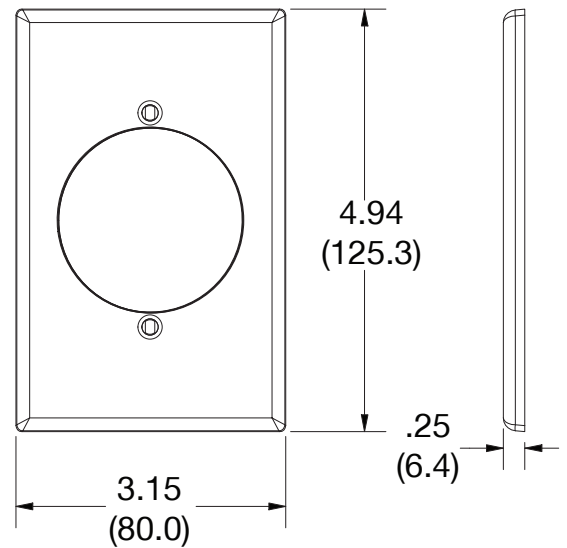

Mid-Size Wallplate 2.15" Opening 1-Gang

Features

- High-impact, self-extinguishing polycarbonate material
- More rigid; sharp lines and less dimpling
- Smooth satin finish; blends into wall with an optimum finish

Ordering Information

Description	Gang	Color	UPC Number	Catalog Number
Wallplate with 2.15" opening smooth satin finish, For use with power outlet	1	White	883778314384	PJ724W

Listings

cULus Listed

Specifications

Material	Polycarbonate thermoplastic
Thickness	.25 (6.4)
Orientation	Orientation
Mounting	Screw
Mounting Screws	Painted steel
Dimensions	4.94 in x 3.15 in x 0.25 in
Flammability	UL 94 V2

Dimensions in Inches (mm)