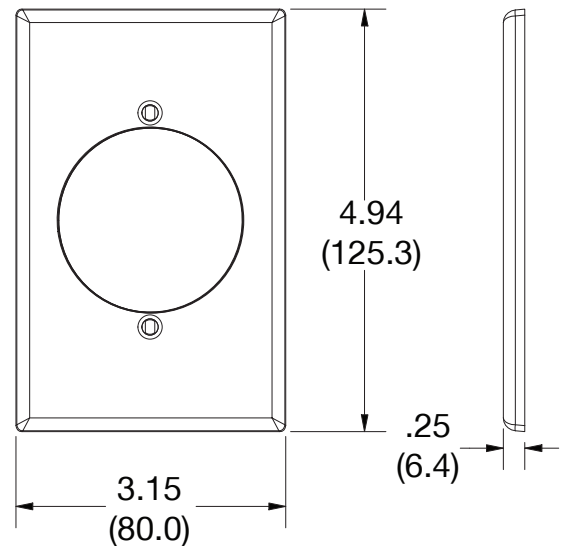

## Mid-Size Wallplate 2.15" Opening 1-Gang

### Ordering Information

Description	Gang	Color	UPC Number	Catalog Number
Wallplate with 2.15" opening smooth satin finish, For use with power outlet	1	Brown	883778314346	<b>PJ724</b>

### Specifications

Material	Polycarbonate thermoplastic
Thickness	.25 (6.4)
Orientation	Orientation
Mounting	Screw
Mounting Screws	Painted steel
Dimensions	4.94 in x 3.15 in x 0.25 in
Flammability	UL 94 V2