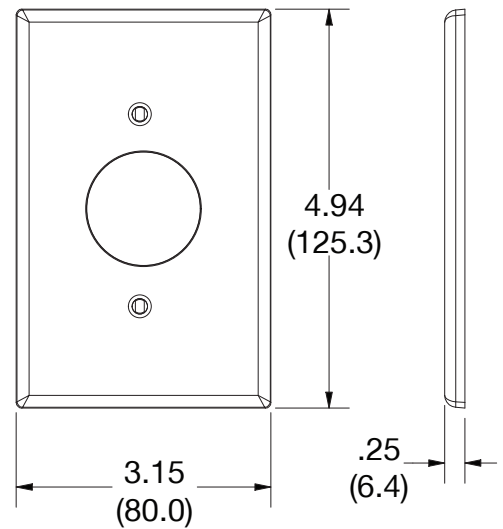

Mid-Size Wallplate 1.40" Opening 1-Gang

Features

- High-impact, self-extinguishing polycarbonate material
- More rigid; sharp lines and less dimpling
- Smooth satin finish; blends into wall with an optimum finish

Ordering Information

Description	Gang	Color	UPC Number	Catalog Number
Wallplate with 1.40" opening smooth satin finish, For use with single receptacle	1	Black	883778314391	PJ7BK

Listings

cULus Listed

Specifications

Material	Polycarbonate thermoplastic
Thickness	.25 (6.4)
Orientation	Orientation
Mounting	Screw
Mounting Screws	Painted steel
Dimensions	4.94 in x 3.15 in x 0.25 in
Flammability	UL 94 V2

Dimensions in Inches (mm)