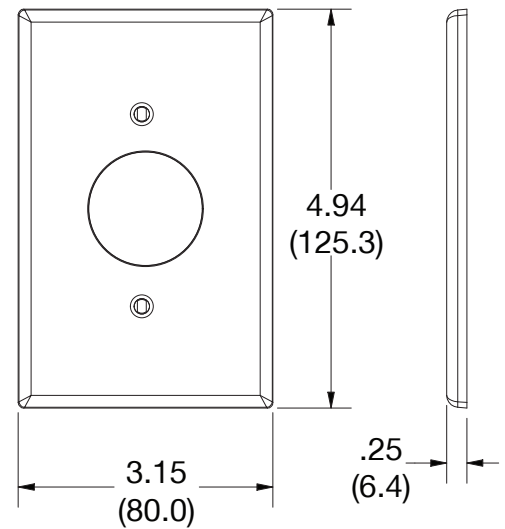

## Mid-Size Wallplate 1.40" Opening 1-Gang

### Ordering Information

Description	Gang	Color	UPC Number	Catalog Number
Wallplate with 1.40" opening smooth satin finish, For use with single receptacle	1	Gray	883778314407	PJ7GY

### Specifications

Material	Polycarbonate thermoplastic
Thickness	.25 (6.4)
Orientation	Orientation
Mounting	Screw
Mounting Screws	Painted steel
Dimensions	4.94 in x 3.15 in x 0.25 in
Flammability	UL 94 V2

Dimensions in Inches (mm)

Bryant Electric • An affiliate of Hubbell Incorporated (Delaware) • 40 Waterview Drive • Shelton, CT 06484  
Phone (800) 323-2792 • Specifications subject to change without notice