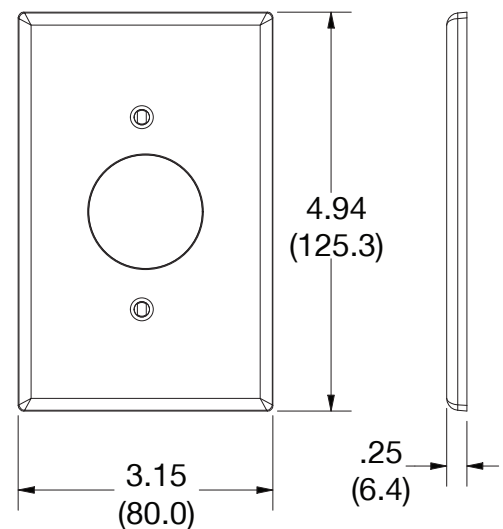

Mid-Size Wallplate 1.40" Opening 1-Gang

Features

- High-impact, self-extinguishing polycarbonate material
- More rigid; sharp lines and less dimpling
- Smooth satin finish; blends into wall with an optimum finish

Ordering Information

Description	Gang	Color	UPC Number	Catalog Number
Wallplate with 1.40" opening smooth satin finish, For use with single receptacle	1	Ivory	883778314414	PJ7I

Listings

cULus Listed

Specifications

Material	Polycarbonate thermoplastic
Thickness	.25 (6.4)
Orientation	Orientation
Mounting	Screw
Mounting Screws	Painted steel
Dimensions	4.94 in x 3.15 in x 0.25 in
Flammability	UL 94 V2

Dimensions in Inches (mm)