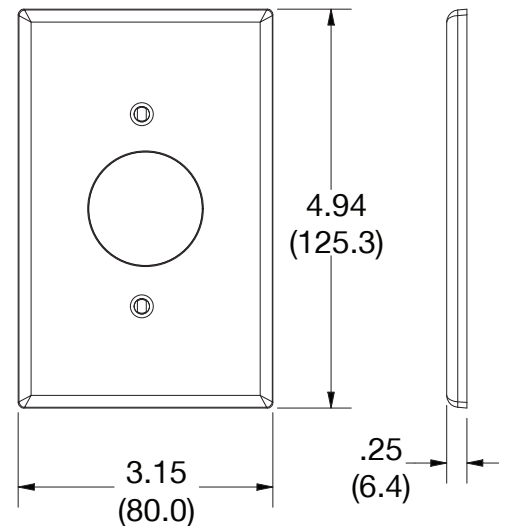

## Mid-Size Wallplate 1.40" Opening 1-Gang

### Ordering Information

Description	Gang	Color	UPC Number	Catalog Number
Wallplate with 1.40" opening smooth satin finish, For use with single receptacle	1	Red	883778314438	PJ7R

### Specifications

Material	Polycarbonate thermoplastic
Thickness	.25 (6.4)
Orientation	Orientation
Mounting	Screw
Mounting Screws	Painted steel
Dimensions	4.94 in x 3.15 in x 0.25 in
Flammability	UL 94 V2

Dimensions in Inches (mm)

Bryant Electric • An affiliate of Hubbell Incorporated (Delaware) • 40 Waterview Drive • Shelton, CT 06484  
Phone (800) 323-2792 • Specifications subject to change without notice