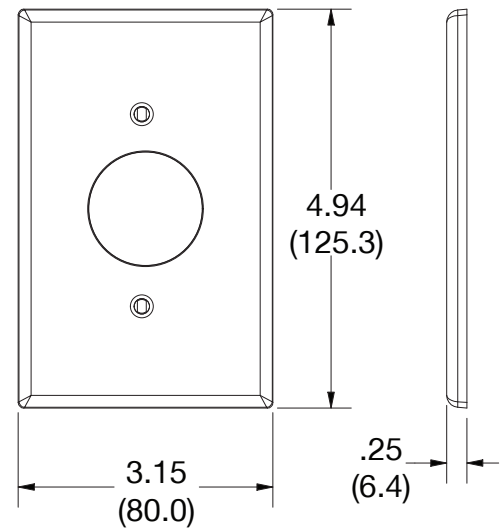

Mid-Size Wallplate 1.40" Opening 1-Gang

Features

- High-impact, self-extinguishing polycarbonate material
- More rigid; sharp lines and less dimpling
- Smooth satin finish; blends into wall with an optimum finish

Ordering Information

Description	Gang	Color	UPC Number	Catalog Number
Wallplate with 1.40" opening smooth satin finish, For use with single receptacle	1	White	883778314445	PJ7W

Listings

cULus Listed

Specifications

Material	Polycarbonate thermoplastic
Thickness	.25 (6.4)
Orientation	Orientation
Mounting	Screw
Mounting Screws	Painted steel
Dimensions	4.94 in x 3.15 in x 0.25 in
Flammability	UL 94 V2

Dimensions in Inches (mm)