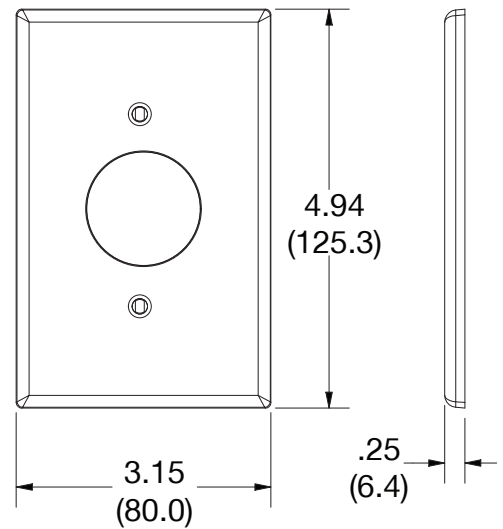

Mid-Size Wallplate 1.40" Opening 1-Gang

Features

- High-impact, self-extinguishing polycarbonate material
- More rigid; sharp lines and less dimpling
- Smooth satin finish; blends into wall with an optimum finish

Ordering Information

Description	Gang	Color	UPC Number	Catalog Number
Wallplate with 1.40" opening smooth satin finish, For use with single receptacle	1	Brown	883778314292	PJ7

Listings

cULus Listed

Specifications

Material	Polycarbonate thermoplastic
Thickness	.25 (6.4)
Orientation	Orientation
Mounting	Screw
Mounting Screws	Painted steel
Dimensions	4.94 in x 3.15 in x 0.25 in
Flammability	UL 94 V2

Dimensions in Inches (mm)