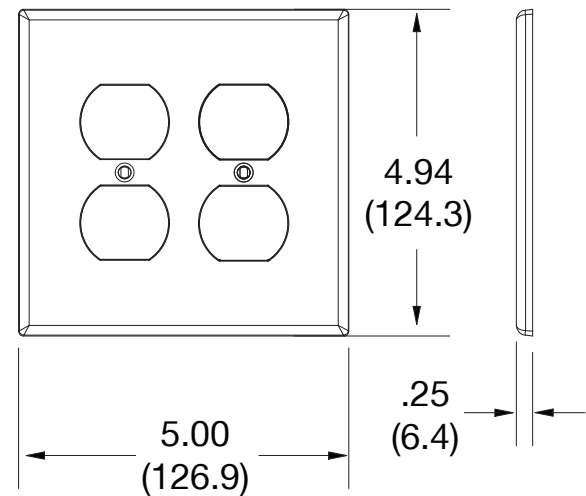

### Ordering Information

Description	Gang	Color	UPC Number	Catalog Number
Duplex wallplate smooth satin finish, for use with duplex receptacle	2	Gray	883778314551	PJ82GY

### Specifications

Material	Polycarbonate thermoplastic
Thickness	.25 (6.4)
Orientation	Orientation
Mounting	Screw
Mounting Screws	Painted steel
Dimensions	4.94 in x 5.00 in x 0.25 in
Flammability	UL 94 V2