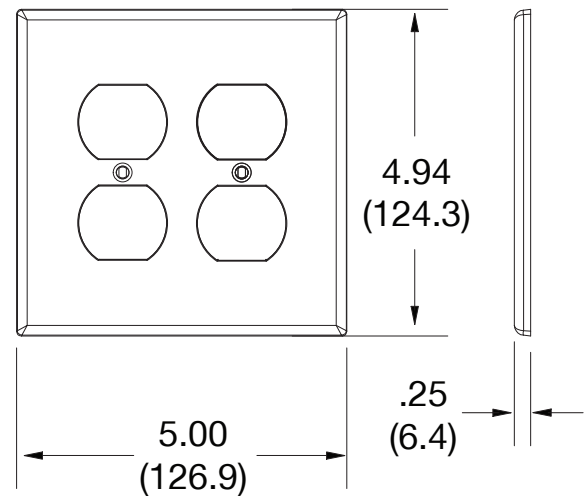

### Ordering Information

Description	Gang	Color	UPC Number	Catalog Number
Duplex wallplate smooth satin finish, for use with duplex receptacle	2	Light Almond	883778314575	PJ82LA

### Specifications

Material	Polycarbonate thermoplastic
Thickness	.25 (6.4)
Orientation	Orientation
Mounting	Screw
Mounting Screws	Painted steel
Dimensions	4.94 in x 5.00 in x 0.25 in
Flammability	UL 94 V2