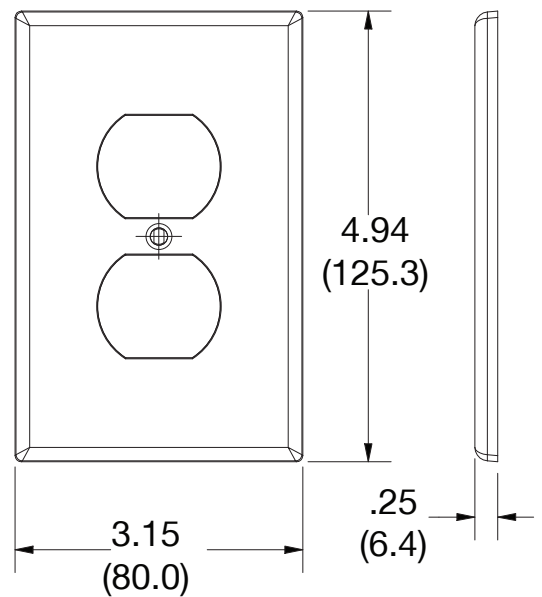

Mid-Size Wallplate Duplex 1-Gang

Features

- High-impact, self-extinguishing polycarbonate material
- More rigid; sharp lines and less dimpling
- Smooth satin finish; blends into wall with an optimum finish
- Captive screw feature on single-gang versions, hold screws in place for quick installation

Ordering Information

Description	Gang	Color	UPC Number	Catalog Number
Duplex wallplate smooth satin finish, for use with duplex receptacle	1	Black	883778314612	PJ8BK

Listings

cULus Listed

Specifications

Material	Polycarbonate thermoplastic
Thickness	.25 (6.4)
Orientation	Orientation
Mounting	Screw
Mounting Screws	Painted steel
Dimensions	4.94 in x 3.15 in x 0.25 in
Flammability	UL 94 V2

Dimensions in Inches (mm)

Bryant Electric • An affiliate of Hubbell Incorporated (Delaware) • 40 Waterview Drive • Shelton, CT 06484
Phone (800) 323-2792 • Specifications subject to change without notice