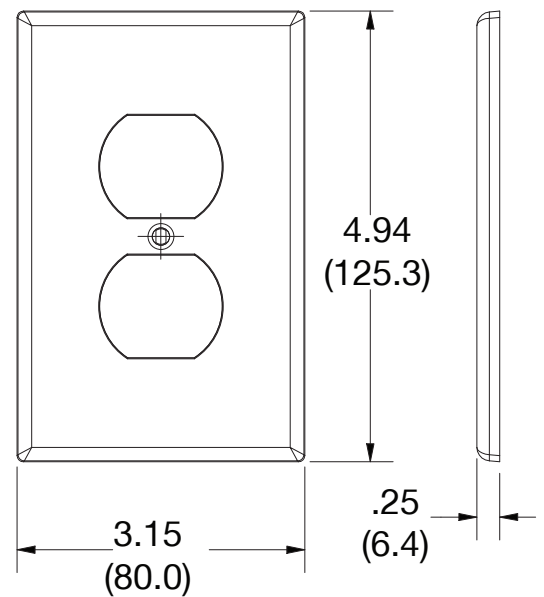

Mid-Size Wallplate Duplex 1-Gang

Features

- High-impact, self-extinguishing polycarbonate material
- More rigid; sharp lines and less dimpling
- Smooth satin finish; blends into wall with an optimum finish
- Captive screw feature on single-gang versions, hold screws in place for quick installation

Ordering Information

Description	Gang	Color	UPC Number	Catalog Number
Duplex wallplate smooth satin finish, for use with duplex receptacle	1	Blue	883778314629	PJ8BL

Listings

cULus Listed

Specifications

Material	Polycarbonate thermoplastic
Thickness	.25 (6.4)
Orientation	Orientation
Mounting	Screw
Mounting Screws	Painted steel
Dimensions	4.94 in x 3.15 in x 0.25 in
Flammability	UL 94 V2

Dimensions in Inches (mm)

Bryant Electric • An affiliate of Hubbell Incorporated (Delaware) • 40 Waterview Drive • Shelton, CT 06484
Phone (800) 323-2792 • Specifications subject to change without notice