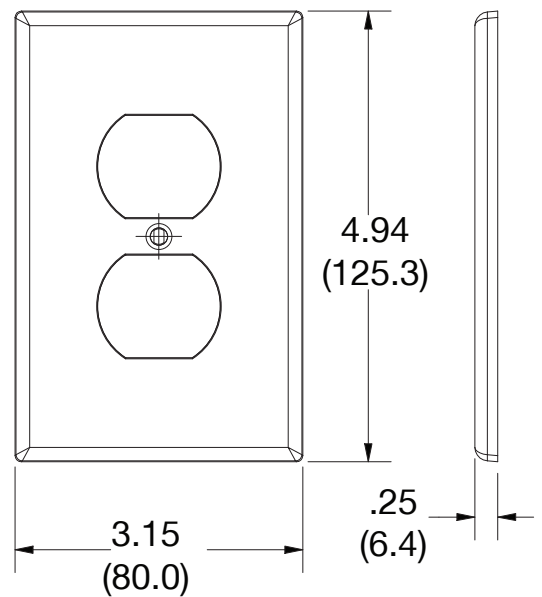

### Ordering Information

Description	Gang	Color	UPC Number	Catalog Number
Duplex wallplate smooth satin finish, for use with duplex receptacle	1	Gray	883778314650	PJ8GY

### Specifications

Material	Polycarbonate thermoplastic
Thickness	.25 (6.4)
Orientation	Orientation
Mounting	Screw
Mounting Screws	Painted steel
Dimensions	4.94 in x 3.15 in x 0.25 in
Flammability	UL 94 V2

Dimensions in Inches (mm)

Bryant Electric • An affiliate of Hubbell Incorporated (Delaware) • 40 Waterview Drive • Shelton, CT 06484  
Phone (800) 323-2792 • Specifications subject to change without notice