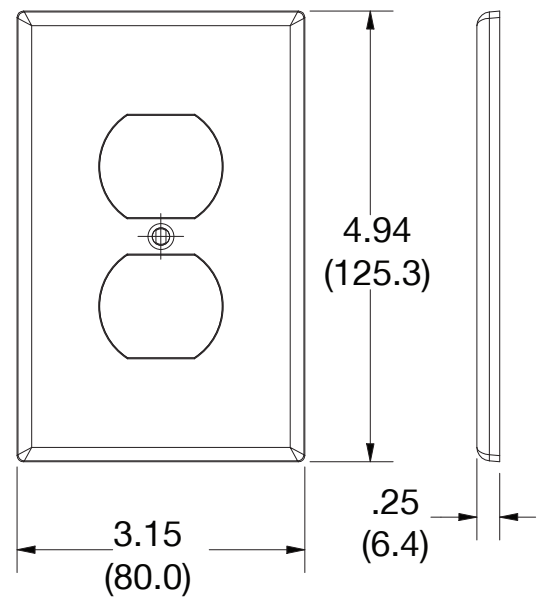

### Ordering Information

Description	Gang	Color	UPC Number	Catalog Number
Duplex wallplate smooth satin finish, for use with duplex receptacle	1	Ivory	883778314667	PJ8I

### Specifications

Material	Polycarbonate thermoplastic
Thickness	.25 (6.4)
Orientation	Orientation
Mounting	Screw
Mounting Screws	Painted steel
Dimensions	4.94 in x 3.15 in x 0.25 in
Flammability	UL 94 V2

Dimensions in Inches (mm)

Bryant Electric • An affiliate of Hubbell Incorporated (Delaware) • 40 Waterview Drive • Shelton, CT 06484  
Phone (800) 323-2792 • Specifications subject to change without notice