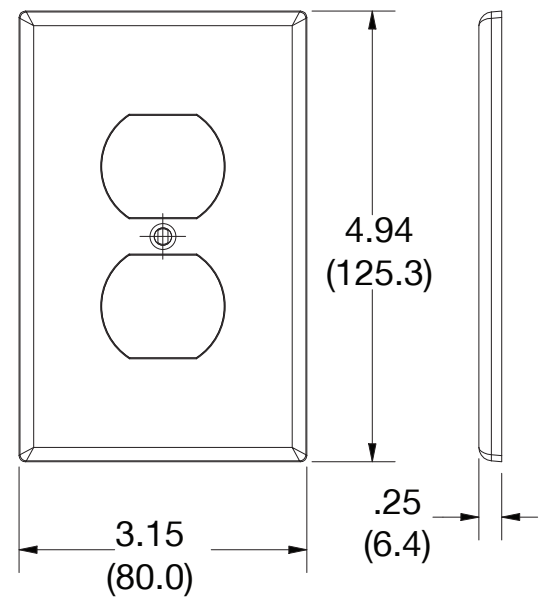

Mid-Size Wallplate Duplex 1-Gang

Features

- High-impact, self-extinguishing polycarbonate material
- More rigid; sharp lines and less dimpling
- Smooth satin finish; blends into wall with an optimum finish
- Captive screw feature on single-gang versions, hold screws in place for quick installation

Ordering Information

Description	Gang	Color	UPC Number	Catalog Number
Duplex wallplate smooth satin finish, for use with duplex receptacle	1	White	883778314704	PJ8W

Listings

cULus Listed

Specifications

Material	Polycarbonate thermoplastic
Thickness	.25 (6.4)
Orientation	Orientation
Mounting	Screw
Mounting Screws	Painted steel
Dimensions	4.94 in x 3.15 in x 0.25 in
Flammability	UL 94 V2

Dimensions in Inches (mm)

Bryant Electric • An affiliate of Hubbell Incorporated (Delaware) • 40 Waterview Drive • Shelton, CT 06484
Phone (800) 323-2792 • Specifications subject to change without notice