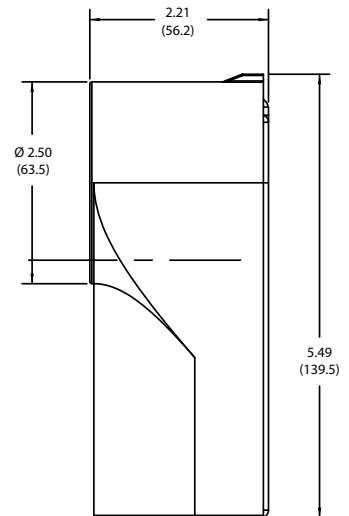

TradeSelect® Residential Grade 30A 125/250V, 3-Pole 4-Wire Grounding Surface Mount Receptacle

BRYANT

Features

- Flush Mount for 1- or 2-Gang Box
- Residential Range and Dryer Receptacle

Ordering Information

Description	Color	UPC	Catalog Number
TradeSelect Flush Mount Receptacle for 1- or 2-Gang Box 30A 125/250V 3 Pole, 4 Wire with Ground	Black	883778100819	RR430

Listings

UL Listed

Specifications

Color	Black
Environmental Conditions	Indoor Dry Unless Protected By Additional Means
Material - Mounting Hardware	Screw Mounting
Number Of Poles	3-Pole
Series	Heavy Duty
Type	Single Receptacle

Electrical

Amperage Rating	30 A
Connectivity	Pressure Terminal Screws
Current / Amperage Rating	30 A
Current Rating	30 A
Phase	Single Phase
Voltage Rating	125/250 V
Voltage Rating Description	125/250 V
Wattage	7500
Number Of Wires	4-Wire
Wire Size	#10 AWG

Links

- [Customer Drawings](#)
- [Installation Instructions](#)
- [Media](#)

Dimensions in Inches (mm)

Bryant Electric • An affiliate of Hubbell Incorporated (Delaware) • 40 Waterview Drive • Shelton, CT 06484
Phone (800) 323-2792 • Specifications subject to change without notice