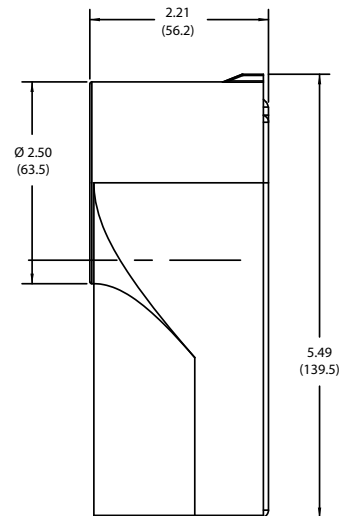

Description	Color	UPC	Catalog Number
TradeSelect Flush Mount Receptacle for 1- or 2-Gang Box 50A 125/250V 3 Pole, 4 Wire with Ground	Black	883778100833	RR450

Listings

UL Listed

Specifications

Color	Black
Environmental Conditions	Indoor Dry Unless Protected By Additional Means
Material - Mounting Hardware	Screw Mounting
Number Of Poles	3-Pole
Series	Heavy Duty
Type	Single Receptacle

Electrical

Amperage Rating	50 A
Connectivity	Pressure Terminal Screws
Current / Amperage Rating	50 A
Current Rating	50 A
Phase	Single Phase
Voltage Rating	125/250 V
Voltage Rating Description	125/250 V
Wattage	12500
Number Of Wires	4-Wire
Wire Size	#6 AWG

Links

- [Customer Drawings](#)
- [Installation Instructions](#)
- [Media](#)

Dimensions in Inches (mm)

Bryant Electric • An affiliate of Hubbell Incorporated (Delaware) • 40 Waterview Drive • Shelton, CT 06484
Phone (800) 323-2792 • Specifications subject to change without notice