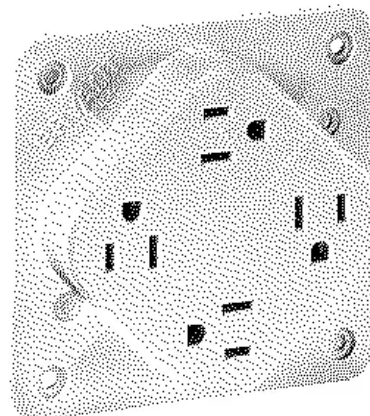

Straight Blade Devices, Receptacles, Quad- PLEX, Commercial/Industrial Grade, 15A 125V, 2-Pole 3-Wire Grounding, 5-15R, White, Single Pack

By Bryant
Catalog # 1254W

Straight Blade Devices, Receptacles, Quad- PLEX, Commercial/Industrial Grade, 15A 125V, 2-Pole 3-Wire Grounding, 5- 15R, White, Single Pack

Features

- Quad- PLEX
- Commercial/Industrial Grade
- 15A 125V
- 2-Pole 3-Wire Grounding
- 5- 15R

Application

Commercial/Industrial

General

Catalog Number	1254W
Color	White
EU RoHS Indicator	Yes
Environmental Conditions	Indoor Dry Unless Protected By Additional Means
Item Type	Smooth Face
Material	Composite
Material - Mounting Hardware	Screw Mounting
Number Of Outlets	4
Number Of Poles	2-Pole
Series	Commercial
Type	Four Outlet Receptacle
UPC	781786336285

Dimensions

Dimensions	4.3 in x 4.30 in x 0.92 in
Display Size	Standard Sized Product
Height	0.92 in

Length	4.3 in
Weight	0.4 lb
Width	4.3 in

Electrical Ratings

Amperage Rating	15 A
Connectivity	Terminals
Current / Amperage Rating	15 A
Current Rating	15 A
Phase	Single Phase
Voltage Rating	125 V
Voltage Rating Description	125 V
Wattage	1875