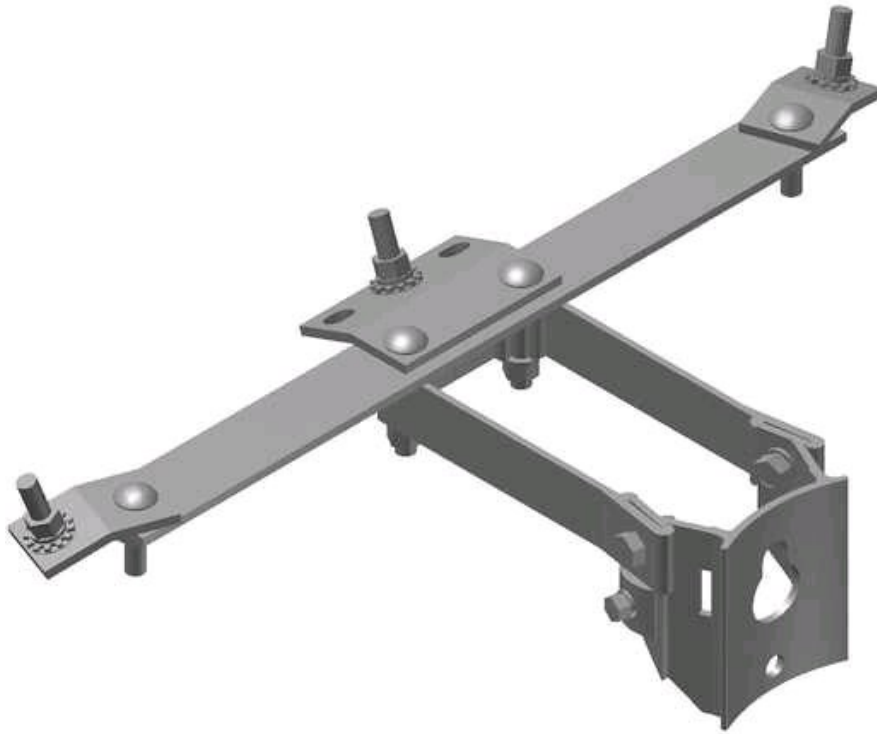

BT-3PA35

by CMC

Catalog ID: BT-3PA35

Distribution single phase brackets for Mounting 3 Pieces of Equipment Potheads, Arrestors and cable terminals

- Supplied with equipment mounting bolts, nuts, and lock washers (1/2 x 2)
- Bracket made for mounting to pole with 5/8" thru-bolt and a 1/2" lag screw, (not supplied)
- Mounting bolts, nuts, and lock washers are hot dipped galvanized.