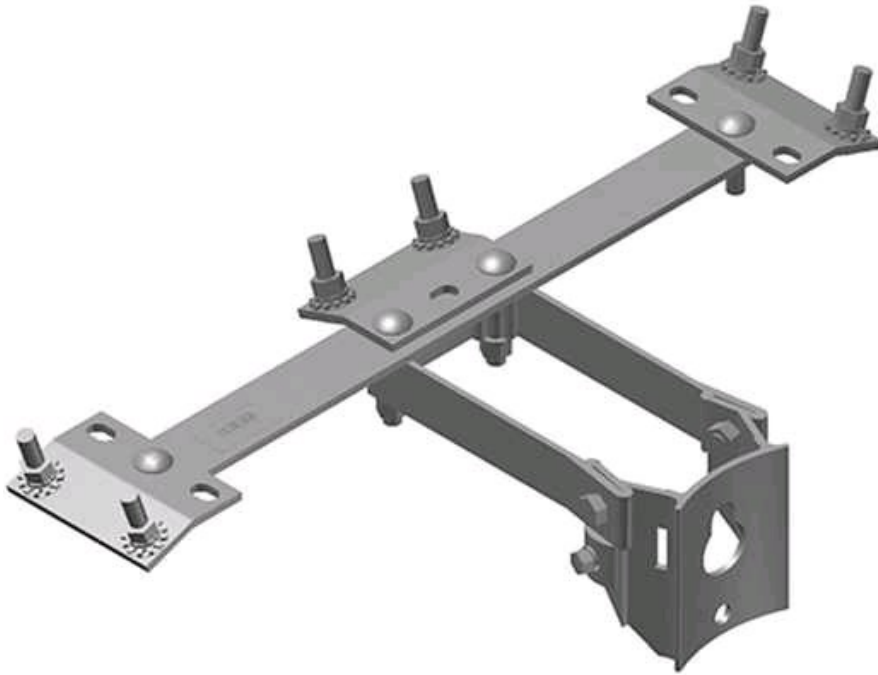

# BT-6PA35

by CMC

Catalog ID: BT-6PA35

Distribution single phase brackets for Mounting 6 Pieces of Equipment Potheads, Arrestors and cable terminals

- Supplied with equipment mounting bolts, nuts, and lock washers (1/2 x 2)
- Bracket made for mounting to pole with 5/8" thru-bolt and a 1/2" lag screw, (not supplied)
- Mounting bolts, nuts, and lock washers are hot dipped galvanized.

## Product Details