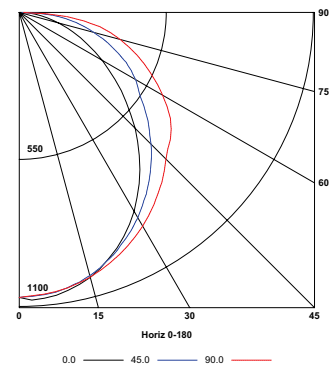

Notes:
 1 Not stocked; ships in 5-10 days.

DIMENSIONS

PHOTOMETRY

CCL22-3335

LUMINAIRE DATA

| | |
|-------------------|--|
| Test No. | 1700782 |
| Description | tradeSELECT® CCL Center Lens, Recessed Architectural 2x2 LED with linear prisms frosted acrylic lens |
| Delivered Lumens | 3223 |
| Watts | 28.90 |
| Efficacy | 112 |
| Mounting | Surface |
| Spacing Criterion | 0° = 1.20 90° = 1.29 |

POLAR GRAPH

CCL24-5040

LUMINAIRE DATA

| | |
|-------------------|--|
| Test No. | 17774 |
| Description | tradeSELECT® CCL Center Lens, Recessed Architectural 2x4 LED with linear prisms frosted acrylic lens |
| Delivered Lumens | 5191 |
| Watts | 43.90 |
| Efficacy | 118 |
| Mounting | Surface |
| Spacing Criterion | 0° = 1.20 90° = 1.29 |