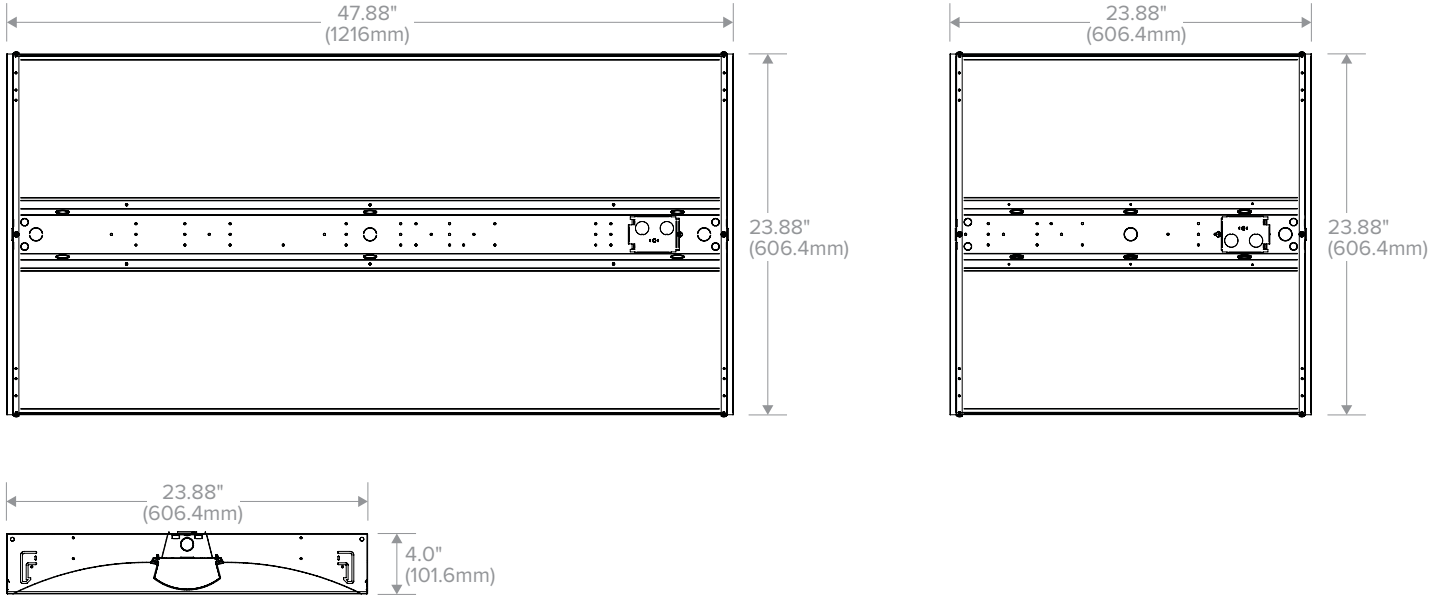

Notes:
 1 Not stocked; ships in 5-10 days.

DIMENSIONS

PHOTOMETRY

CCL22-3335

LUMINAIRE DATA

| | |
|-------------------|--|
| Test No. | 1700782 |
| Description | tradeSELECT® CCL Center Lens, Recessed Architectural 2x2 LED with linear prisms frosted acrylic lens |
| Delivered Lumens | 3223 |
| Watts | 28.90 |
| Efficacy | 112 |
| Mounting | Surface |
| Spacing Criterion | 0° = 1.20 90° = 1.29 |