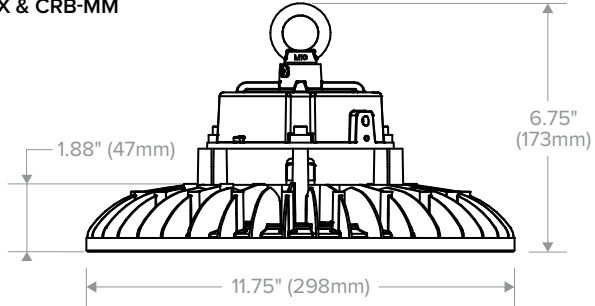

RELATED PRODUCTS

- [CRN](#)
- [UTB2](#)

SPECIFICATIONS

CONSTRUCTION

- Die-cast aluminum housing
- Polycarbonate lens
- 6' wet location power and 0–10V dimming cords standard (no plugs)

INSTALLATION

- Pendant mount from fixture eye bolt
- Weight: 10 lbs.

KEY DATA	
Lumen Range	14,000–34,000
Wattage Range	101-242
Efficacy Range (LPW)	139-143
Reported Life (Hours)	54,000/L70

CRB

WET LOCATION HIGH BAY

DIMENSIONS

CRB-LX & CRB-MM

CRB-MV

CRB-MX

CRB