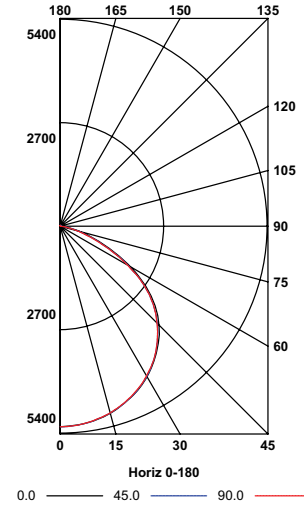

KEY DATA	
Lumen Range	14,000–34,000
Wattage Range	101-242
Efficacy Range (LPW)	139-143
Reported Life (Hours)	54,000/L70

CRB

WET LOCATION HIGH BAY

DIMENSIONS

CRB-LX & CRB-MM

CRB-MV

CRB-MX

CRB

WET LOCATION HIGH BAY

PHOTOMETRY

CRB-40LX-EDU

LUMINAIRE DATA

Test No.	CRB-40LX-EDU
Description	CRB Round Highbay LED
Delivered Lumens	14,116
Watts	101.58
Efficacy	139
Mounting	Pendant
Spacing Criterion	0° = 1.28 90° = 1.28

ZONAL LUMEN SUMMARY

Zone	Lumens	% Luminaire
0-30	4105	29.1
0-40	6771	48.0
0-60	11,927	84.5
0-90	14,007	99.2
0-180	14,116	100.0

POLAR GRAPH

CRB-40MX-EDU

LUMINAIRE DATA

Test No.	CRB-40MX-EDU
Description	CRB Round Highbay LED
Delivered Lumens	34,625
Watts	242.65
Efficacy	143
Mounting	Pendant
Spacing Criterion	0° = 1.28 90° = 1.27