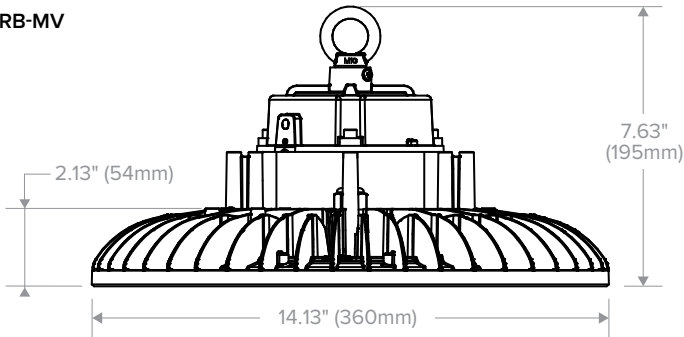

RELATED PRODUCTS

- [CRN](#)
- [UTB2](#)

SPECIFICATIONS

CONSTRUCTION

- Die-cast aluminum housing
- Polycarbonate lens
- 6' wet location power and 0–10V dimming cords standard (no plugs)

INSTALLATION

- Pendant mount from fixture eye bolt
- Weight: 10 lbs.

KEY DATA	
Lumen Range	14,000–34,000
Wattage Range	101-242
Efficacy Range (LPW)	139-143
Reported Life (Hours)	54,000/L70

CRB

WET LOCATION HIGH BAY

DIMENSIONS

CRB-LX & CRB-MM

CRB-MV

CRB-MX

CRB