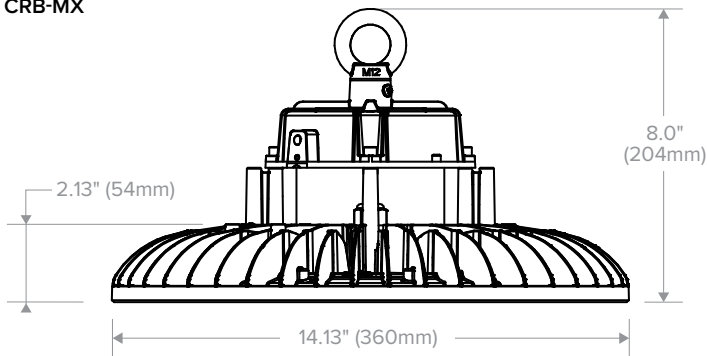

RELATED PRODUCTS

- [CRN](#)
- [UTB2](#)

SPECIFICATIONS

CONSTRUCTION

- Die-cast aluminum housing
- Polycarbonate lens
- 6' wet location power and 0–10V dimming cords standard (no plugs)

INSTALLATION

- Pendant mount from fixture eye bolt
- Weight: 10 lbs.

KEY DATA	
Lumen Range	14,000–34,000
Wattage Range	101-242
Efficacy Range (LPW)	139-143
Reported Life (Hours)	54,000/L70

CRB

WET LOCATION HIGH BAY

DIMENSIONS

CRB-LX & CRB-MM

CRB-MV

CRB-MX

CRB