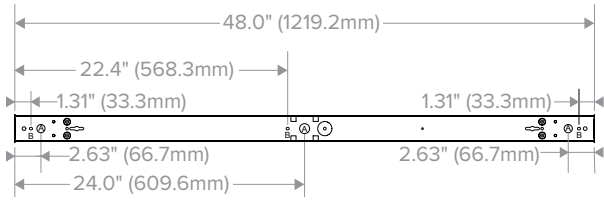

DATE: _____ LOCATION: _____
 TYPE: _____ PROJECT: _____
 CATALOG #: _____

tradeSELECT®

FEATURES

- 4ft and 8ft lengths
- Choice of two color temperatures
- Wide range of applications
- 80+ CRI
- 0–10V dimming
- Surface mount on wall or ceiling
- Universal voltage (120–277V)
- 4,000 and 8,000 nominal lumens

Accessories (Order Separately)	
GLH5	5' adjustable cable for suspension mount

KEY DATA	
Lumen Range	4231–9036
Wattage Range	40.2–80.5
Efficacy Range (LPW)	105–112
Reported Life (Hours)	L70/54,000

DATE: _____ LOCATION: _____

TYPE: _____ PROJECT: _____

CATALOG #: _____

DIMENSIONS

A - 7/8" diameter knockout
B - 5/32" x 1/4" hole

PHOTOMETRY

CSL4-4035

LUMINAIRE DATA

Test No.	17614
Description	tradeSELECT® CSL, Striplight 48" x 2.25" LED striplight with opal lens
Delivered Lumens	4231
Watts	40.24
Efficacy	105
Mounting	Recessed
Spacing Criterion	0° = 1.25 90° = 1.26

ZONAL LUMEN SUMMARY

Zone	Lumens	% Luminaire
0-30	935	22.1
0-40	1536	36.3
0-60	2768	65.4
0-90	3902	92.2
0-180	4231	100

POLAR GRAPH

CSL4-4040

LUMINAIRE DATA

Test No.	17615
Description	tradeSELECT® CSL, Striplight 48" x 2.25" LED striplight with opal lens
Delivered Lumens	4517
Watts	40.24
Efficacy	112
Mounting	Recessed
Spacing Criterion	0° = 1.25 90° = 1.26