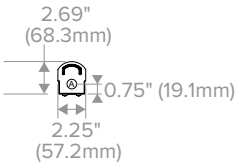

DATE: _____ LOCATION: _____
 TYPE: _____ PROJECT: _____
 CATALOG #: _____

tradeSELECT®

FEATURES

- 4ft and 8ft lengths
- Choice of two color temperatures
- Wide range of applications
- 80+ CRI
- 0–10V dimming
- Surface mount on wall or ceiling
- Universal voltage (120–277V)
- 4,000 and 8,000 nominal lumens

Accessories (Order Separately)	
GLH5	5' adjustable cable for suspension mount

KEY DATA	
Lumen Range	4231–9036
Wattage Range	40.2–80.5
Efficacy Range (LPW)	105–112
Reported Life (Hours)	L70/54,000

DATE: _____ LOCATION: _____

TYPE: _____ PROJECT: _____

CATALOG #: _____

DIMENSIONS

A - 7/8" diameter knockout
B - 5/32" x 1/4" hole

PHOTOMETRY

CSL4-4035

LUMINAIRE DATA

Test No.	17614
Description	tradeSELECT® CSL, Striplight 48" x 2.25" LED striplight with opal lens
Delivered Lumens	4231
Watts	40.24
Efficacy	105
Mounting	Recessed
Spacing Criterion	0° = 1.25 90° = 1.26