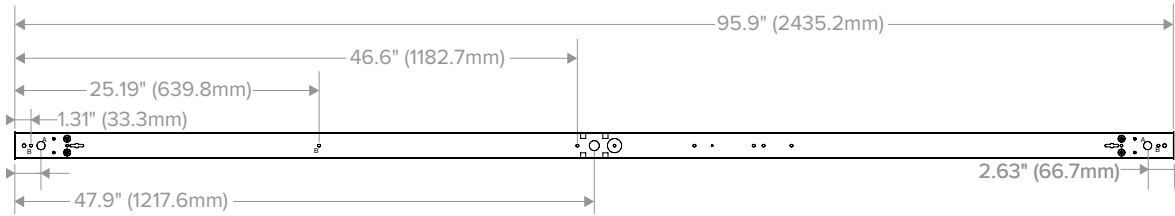

DATE: _____ LOCATION: _____
 TYPE: _____ PROJECT: _____
 CATALOG #: _____

tradeSELECT®

FEATURES

- 4ft and 8ft lengths
- Choice of two color temperatures
- Wide range of applications
- 80+ CRI
- 0–10V dimming
- Surface mount on wall or ceiling
- Universal voltage (120–277V)
- 4,000 and 8,000 nominal lumens

Accessories (Order Separately)	
GLH5	5' adjustable cable for suspension mount

KEY DATA	
Lumen Range	4231–9036
Wattage Range	40.2–80.5
Efficacy Range (LPW)	105–112
Reported Life (Hours)	L70/54,000

DATE: _____ LOCATION: _____

TYPE: _____ PROJECT: _____

CATALOG #: _____

DIMENSIONS

A - 7/8" diameter knockout
B - 5/32" x 1/4" hole

PHOTOMETRY

CSL4-4035

LUMINAIRE DATA

Test No.	17614
Description	tradeSELECT® CSL, Striplight 48" x 2.25" LED striplight with opal lens
Delivered Lumens	4231
Watts	40.24
Efficacy	105
Mounting	Recessed
Spacing Criterion	0° = 1.25 90° = 1.26

ZONAL LUMEN SUMMARY

Zone	Lumens	% Luminaire
0-30	935	22.1
0-40	1536	36.3
0-60	2768	65.4
0-90	3902	92.2
0-180	4231	100

POLAR GRAPH

CSL4-4040

LUMINAIRE DATA

Test No.	17615
Description	tradeSELECT® CSL, Striplight 48" x 2.25" LED striplight with opal lens
Delivered Lumens	4517
Watts	40.24
Efficacy	112
Mounting	Recessed
Spacing Criterion	0° = 1.25 90° = 1.26