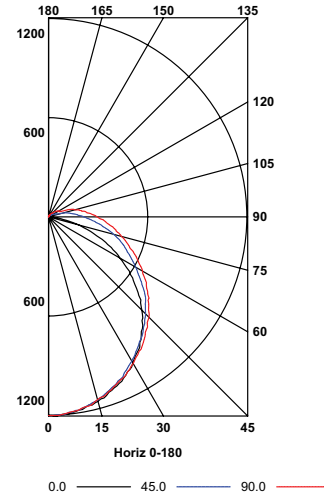

TYPE: _____ PROJECT: _____

CATALOG #: _____

DIMENSIONS

A - 7/8" diameter knockout
B - 5/32" x 1/4" hole

PHOTOMETRY

CSL4-4035

LUMINAIRE DATA

Test No.	17614
Description	tradeSELECT® CSL, Striplight 48" x 2.25" LED striplight with opal lens
Delivered Lumens	4231
Watts	40.24
Efficacy	105
Mounting	Recessed
Spacing Criterion	0° = 1.25 90° = 1.26

ZONAL LUMEN SUMMARY

Zone	Lumens	% Luminaire
0-30	935	22.1
0-40	1536	36.3
0-60	2768	65.4
0-90	3902	92.2
0-180	4231	100

POLAR GRAPH

CSL4-4040

LUMINAIRE DATA

Test No.	17615
Description	tradeSELECT® CSL, Striplight 48" x 2.25" LED striplight with opal lens
Delivered Lumens	4517
Watts	40.24
Efficacy	112
Mounting	Recessed
Spacing Criterion	0° = 1.25 90° = 1.26