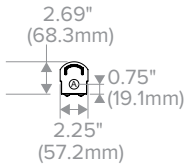

DATE: _____ LOCATION: _____
 TYPE: _____ PROJECT: _____
 CATALOG #: _____

tradeSELECT®

FEATURES

- 4ft and 8ft lengths
- Choice of two color temperatures
- Wide range of applications
- 80+ CRI
- 0–10V dimming
- Surface mount on wall or ceiling
- Universal voltage (120–277V)
- 4,000 and 8,000 nominal lumens

Accessories (Order Separately)	
GLH5	5' adjustable cable for suspension mount

KEY DATA	
Lumen Range	4231–9036
Wattage Range	40.2–80.5
Efficacy Range (LPW)	105–112
Reported Life (Hours)	L70/54,000

DATE: _____ LOCATION: _____

TYPE: _____ PROJECT: _____

CATALOG #: _____

DIMENSIONS

A - 7/8" diameter knockout
B - 5/32" x 1/4" hole

PHOTOMETRY

CSL4-4035

LUMINAIRE DATA

Test No.	17614
Description	tradeSELECT® CSL, Striplight 48" x 2.25" LED striplight with opal lens
Delivered Lumens	4231
Watts	40.24
Efficacy	105
Mounting	Recessed
Spacing Criterion	0° = 1.25 90° = 1.26