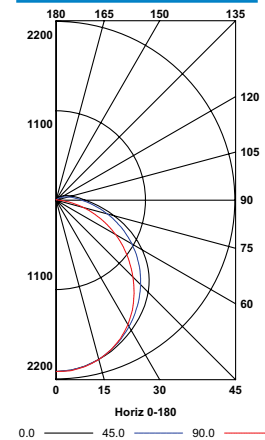

KEY DATA	
Lumen Range	4620–7460
Wattage Range	29–48
Efficacy Range (LPW)	152–160
Life (Hours)	L70/72,000

CVT

LINEAR VAPORTITE

DIMENSIONS

ADDITIONAL INFORMATION

Switchable Lumen technology

Three level switch is located under the lens on the gear tray.

Included parts

PHOTOMETRY

CVT4-LS40 AT 7000LM

LUMINAIRE DATA

Test No.	CVT4-LS40_at_7000lm
Description	CVT Linear Vaportite
Delivered Lumens	7367
Watts	47.64
Efficacy	155
Mounting	Surface
Spacing Criterion	0° = 1.31 90° = 1.24

ZONAL LUMEN SUMMARY

Zone	Lumens	% Luminaire
0-30	1644	22.3
0-40	2710	36.8
0-60	4922	66.8
0-90	6851	93.0
0-180	7367	100.0

INDOOR CANDELA PLOT

CVT4-LS40 AT 5800LM

LUMINAIRE DATA

Test No.	CVT4-LS40_at_5800lm
Description	CVT Linear Vaportite
Delivered Lumens	5949
Watts	37.68
Efficacy	158
Mounting	Surface
Spacing Criterion	0° = 1.31 90° = 1.24