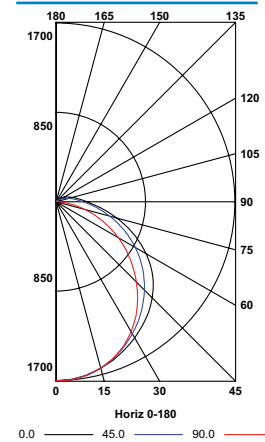

KEY DATA	
Lumen Range	4620–7460
Wattage Range	29–48
Efficacy Range (LPW)	152–160
Life (Hours)	L70/72,000

CVT

LINEAR VAPORTITE

DIMENSIONS

ADDITIONAL INFORMATION

Switchable Lumen technology

Three level switch is located under the lens on the gear tray.

Included parts

PHOTOMETRY

CVT4-LS40 AT 7000LM

LUMINAIRE DATA

Test No.	CVT4-LS40_at_7000lm
Description	CVT Linear Vaportite
Delivered Lumens	7367
Watts	47.64
Efficacy	155
Mounting	Surface
Spacing Criterion	0° = 1.31 90° = 1.24

ZONAL LUMEN SUMMARY

Zone	Lumens	% Luminaire
0-30	1644	22.3
0-40	2710	36.8
0-60	4922	66.8
0-90	6851	93.0
0-180	7367	100.0

INDOOR CANDELA PLOT

CVT4-LS40 AT 5800LM

LUMINAIRE DATA

Test No.	CVT4-LS40_at_5800lm
Description	CVT Linear Vaportite
Delivered Lumens	5949
Watts	37.68
Efficacy	158
Mounting	Surface
Spacing Criterion	0° = 1.31 90° = 1.24

ZONAL LUMEN SUMMARY

Zone	Lumens	% Luminaire
0-30	1328	22.3
0-40	2188	36.8
0-60	3975	66.8
0-90	5532	93.0
0-180	5949	100.0

INDOOR CANDELA PLOT

CVT4-LS40 AT 4500LM

LUMINAIRE DATA

Test No.	CVT4-LS40_at_4500lm
Description	CVT Linear Vaportite
Delivered Lumens	4664
Watts	29.07
Efficacy	160
Mounting	Surface
Spacing Criterion	0° = 1.31 90° = 1.24