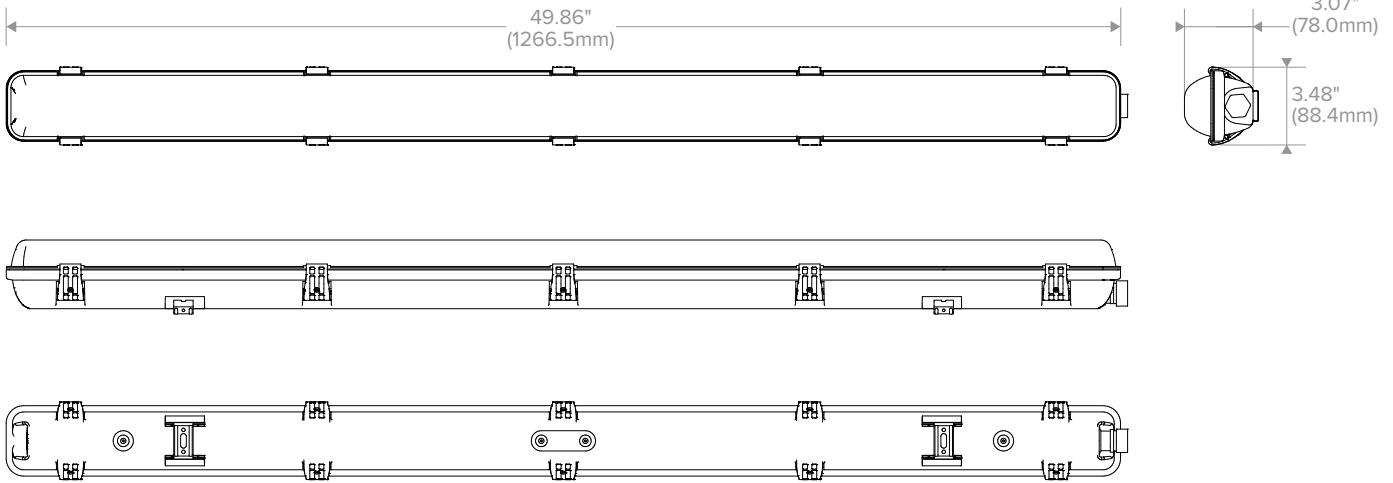

SPECIFICATIONS

CONSTRUCTION

- Durable polycarbonate housing
- Polycarbonate latches allow for easy access to lumen switch
- Includes sealed conduit adaptor for ½" conduit

OPTICS

- Ribbed frosted polycarbonate lens design for optimal illumination and high impact durability

INSTALLATION

- Surface mount or cable mount with provided brackets (cable not included)
- Conduit entry with internal wiring access
- Refer to installation instructions for details

ELECTRICAL

- Long-life LEDs with a lifetime of L70 at > 72,000 hrs
- 0–10V dimming to 10%
- Operates at 120–277V input
- Switchable Lumen technology allows for easy field-adjustable lighting output with three level switch located on gear tray
- Switchable Lumen fixtures ship at the highest lumen output

KEY DATA	
Lumen Range	4620–7460
Wattage Range	29–48
Efficacy Range (LPW)	152–160
Life (Hours)	L70/72,000

CVT

LINEAR VAPORTITE

DIMENSIONS

ADDITIONAL INFORMATION

Switchable Lumen technology

Three level switch is located under the lens on the gear tray.

Included parts

PHOTOMETRY

CVT4-LS40 AT 7000LM

LUMINAIRE DATA

Test No.	CVT4-LS40_at_7000lm
Description	CVT Linear Vaportite
Delivered Lumens	7367
Watts	47.64
Efficacy	155
Mounting	Surface
Spacing Criterion	0° = 1.31 90° = 1.24