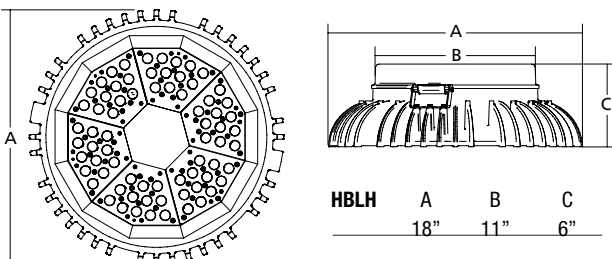

Example: HBLH-72LU-A2-5K-N-070-CD-TN

CATALOG # _____

HBLH Model	# of LEDs	U Voltage	Mount	Hub	Color Temp⁴	Distribution	070 Drive Current	Dimming
HBLH Hazardous LED High Bay	48L 48 High Performance LEDs	U 120-277V	A Pendant	2 ¾" ¹	27K 2700K	N Narrow W Wide A Aisle	070 700 mA	CD Continuous Dimming ND Non Dimming
	60L 60 High Performance LEDs		C Cone	3 1" ²	3K 3000K			
	72L 72 High Performance LEDs		S Straight stanchion	4 1¼"	35K 3500K			
			X Ceiling	5 1½" ³	4K 4000K			
			Y Yoke		5K 5000K			

TN Colors	Options
TN Tan	ENCA Acrylic Protective Lens ENCG Glass Protective Lens WG Bottom Wire Guard SL Sag Lens, Clear TLRX Top Luminaire Retainer ENCSL Translucent Sag Polycarbonate Lens

1. Notes:
1. 1 Available with A, C, X and Y Mount
  2. 2 Available with A, C, X Mount
  3. 3 Available with S Mount
  4. 4 See Color Temp De-Rating factors table on pg.3

DELIVERED LUMENS

Fixture	Number of LEDs	Color Temp	Input Watts	Total Lumens	Lumens Per Watt	Class I, Div 2	Ambient Temp				
HBLH-48LU-5K-N-070-TN	48	5000K	112	11206	100	T5	55°C				
HBLH-48LU-5K-W-070-TN				10778	96						
HBLH-48LU-5K-A-070-TN				10213	91						
HBLH-60LU-5K-N-070-TN	60		5000K	139	14007		101	T5	50°C		
HBLH-60LU-5K-W-070-TN					13472		97				
HBLH-60LU-5K-A-070-TN					12776		92				
HBLH-72LU-5K-N-070-TN	72			5000K	169		16808		99	T5	45°C
HBLH-72LU-5K-W-070-TN							16166		96		
HBLH-72LU-5K-A-070-TN							15319		91		

COLOR TEMPERATURE DE-RATING FACTORS

Number of LEDs	5000K	CRI	4000K	CRI	3500K	CRI	3000K	CRI	2700K	CRI
48	1	68	0.74	80	0.77	80	0.74	80	0.72	80
60										
72										

DIMENSIONS