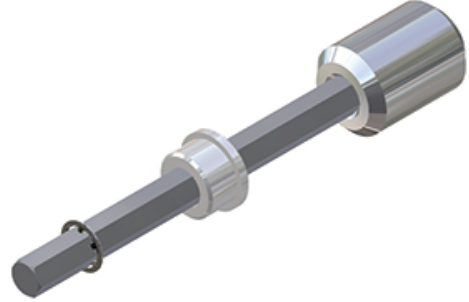

DRIVE KEY ASSEMBLY W/ SOCKET

By Continental Industries (CI)

Catalog # [000023369200](#)

DRIVE KEY ASSEMBLY W/ SOCKET, 3/8IN HEX KEY X 1/2IN SQ
DRIVE, for use with 3/4" body punch tee styles 1302 & 1315

General