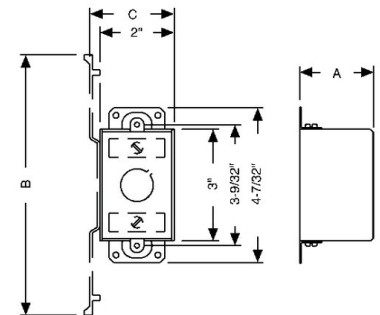

FEATURES

- Gangable switch boxes offer the option of constructing a box to hold two or more devices
- Plaster ears allow a box to be used in "old work" applications

CERTIFICATIONS

COMPLIANCES

All RACO® single gang, two gang, 4 in. square, and single gang gangable UL listed steel boxes are acceptable for use in 2-hour fire rated walls. For additional information, consult UL "Fire Resistance Directory" or the UL website at www.ul.com

FIRE RESISTANCE

Acceptable for use in 2-hour rated walls

GENERAL PRODUCT INFORMATION

WIRING SYSTEM: CONDUIT

CONFIGURATION

END KNOCKOUTS: (2) 1/2 IN.
 BRACKET TYPE: NO BRACKET
 BOTTOM KNOCKOUT(S): (2) 1/2 IN.

DRAWING DIMENSIONS

DIMENSION A: 2-1/2 IN.

PRODUCT MEASUREMENTS

DEPTH: (2) 1/2 IN.
 CUBIC INCHES (CM³): 12.5 (204.8)
 WT. EA. (LBS.): 0.612
 PRODUCT LENGTH (IN.): 2.50
 PRODUCT WIDTH (IN.): 4.22
 PRODUCT HEIGHT (IN.): 2.63

PACKAGING

MINIMUM PACK QTY.: 20
 STANDARD PACKAGING: 20
 PRODUCT UPC-A LABELED: YES
 WEIGHT (LBS. PER/C): 61.20
 SHIP CARTON LENGTH (IN.): 12.94
 SHIP CARTON WIDTH (IN.): 5.75
 SHIP CARTON HEIGHT (IN.): 8.13
 CTN WEIGHT (LBS.): 12.23
 PALLET QTY: 2520
 UPC NUMBER: 050169005095
 I2OF5: 50050169005090