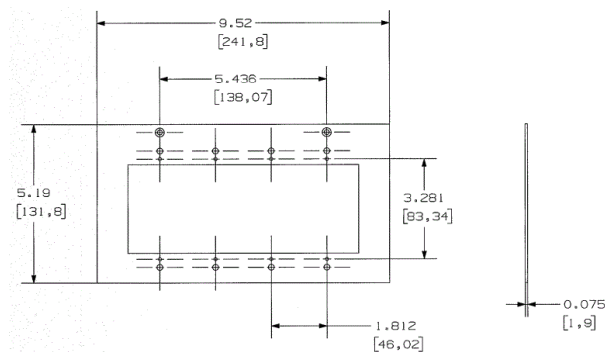

Floor Boxes

SystemOne Recessed Floorboxes

SystemOne 4/5 and 8/10-Gang Floor Box Plate

HUBBELL

Features

- Five Gang Plate
- 5-Gang- Single 4-Gang Opening Which Meets NEMA Spacing
- Single Service Only
- Trim out with one standard 4-Gang Wallplate

Ordering Information

UPC Number 783585544861 Catalog Number FB10MPNEMA4G

Listings

cULus Listed

Specifications

Material 16 gauge galvanized steel

Performance

Mechanical

Height 0.064" [1.62mm]
Length 5.19" [131.8mm]
Width 9.51" [241.6mm]

Online Resources

Customer Sales Drawings
eCatalog
Installation Instructions

Dimensions in Inches (mm)

Hubbell Wiring Device-Kellems • Hubbell Incorporated (Delaware) • 40 Waterview Drive • Shelton, CT 06484