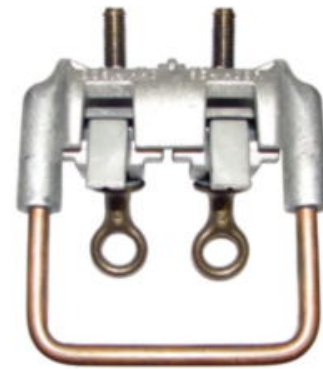

HUBBELL

Power Systems

Stirrup, Extruded Type

By FARGO
Catalog # [GH284AL](#)

Overhead Stirrup, Bolted, Stirrup, Extruded, Aluminum, AAC|AAAC|ACSR, Range 0.368 - 0.806 in

*Representative Image

Features

Extruded shape develops vibration proof connection.

General

Bolt Installation Torque (Recommended)	300 in-lbs
Catalog Number	GH284AL
Hot Stick Eyes	Yes
Inhibitor Loaded	Yes
Material	Aluminum Alloy
Material - Bail	Copper
Material - Body	Aluminum Alloy
Material - Eystem	Aluminum Alloy
Material - Keeper	Aluminum Alloy
Material - Stirrup	Copper
Number of Hot Stick Eyes	1
Plating	No
Style	Extruded Aluminum
Type	Stirrups
UPC	096359310556

Dimensions

Copper Loop Size	0.625 in
Diameter - Bolt	0.5 in
Diameter - Stirrup Nominal Wire	2/0 Solid
Dimensions	4.000 in x 5.500 in x 6.000 in
Height	6 in
Length	4 in
Weight	1.16 lb
Width	5.5 in
Width - Main Contact	2.4375 in