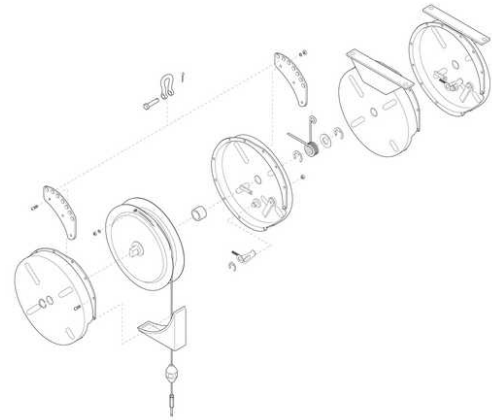

BG07-K04, Cable Guide Kit for BG-07

By Gleason Reel
Catalog # [BG07-K04](#)

Cable Guide Kit BG07.

Features

- Rugged steel construction with black polyester baked finish
- Reinforced hanging bracket with forged clevis for ceiling mounting and extra holes for safety chain attachment
- Spring is permanently lubricated, Includes safety tool clip and adjustable cable stop

General

| | |
|--------|-----------------|
| Series | BG - Heavy Duty |
| Type | Spare Parts |
| UPC | 783246008312 |

Product Assets

[Brochures - ToolAssistPro Idea Book](#)
[Brochures - ERGO Tool Balancers](#)
[Catalogs - Tool Assist Pro Ergonomic and Material Handling Products](#)
[Engineering Drawing - BG Series Balance Reel DWG](#)
[Engineering Drawing - BG Series Balance Reel STP](#)
[Engineering Drawing - BG Series Balance Reel DXF](#)
[Product Logo - ToolAssistPro-Logo](#)
[Product Logo - ERGO-YellowMedLogo](#)
[Technical Solutions - GRD-BG07-K04-SPEC-EN](#)
[Video - Tool Assist Pro for material handling and ergonomics](#)