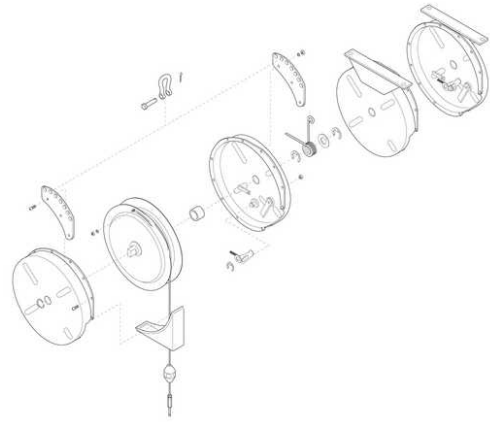

BG07-K05, Cable Kit for BG-07

By Gleason Reel
Catalog # [BG07-K05](#)

Cable Kit BG07.

Features

- Rugged steel construction with black polyester baked finish
- Reinforced hanging bracket with forged clevis for ceiling mounting and extra holes for safety chain attachment
- Spring is permanently lubricated, Includes safety tool clip and adjustable cable stop

General

Series	BG - Heavy Duty
Type	Spare Parts
UPC	783246008329

Product Assets

[Brochures - ToolAssistPro Idea Book](#)
[Brochures - ERGO Tool Balancers](#)
[Catalogs - Tool Assist Pro Ergonomic and Material Handling Products](#)
[Engineering Drawing - BG Series Balance Reel DWG](#)
[Engineering Drawing - BG Series Balance Reel STP](#)
[Engineering Drawing - BG Series Balance Reel DXF](#)
[Product Logo - ToolAssistPro-Logo](#)
[Product Logo - ERGO-YellowMedLogo](#)
[Technical Solutions - GRD-BG07-K05-SPEC-EN](#)
[Video - Tool Assist Pro for material handling and ergonomics](#)