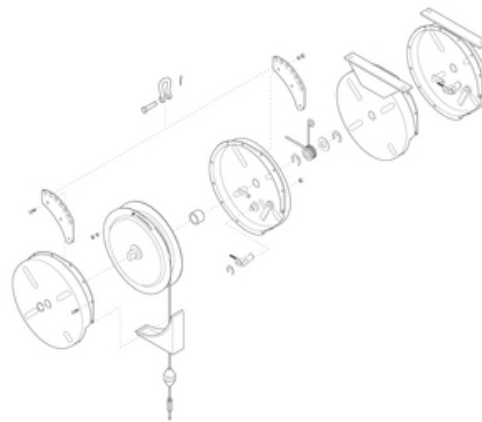

## BG07-K02-L, RH Housing with Lock Kit for BG-07

By Gleason Reel  
Catalog # [BG07-K02-L](#)

RH Hsng W/Lock Kit BG07.

### Features

- Rugged steel construction with black polyester baked finish
- Reinforced hanging bracket with forged clevis for ceiling mounting and extra holes for safety chain attachment
- Spring is permanently lubricated, Includes safety tool clip and adjustable cable stop

### General

Catalog Number	BG07-K02-L
Series	BG – Heavy Duty
Type	Spare Parts
UPC	783246008350