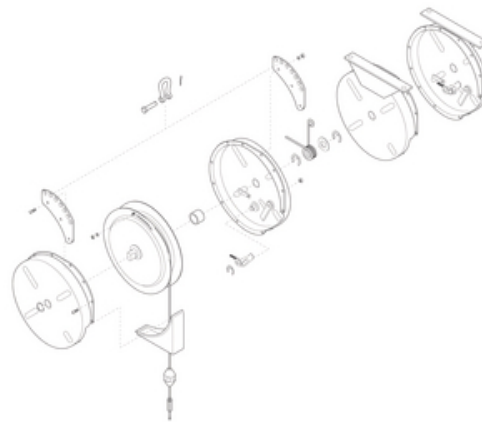

BG07-K03, LH Housing Kit for BG-07

By Gleason Reel
Catalog # [BG07-K03](#)

LH Housing Kit BG07.

Features

- Rugged steel construction with black polyester baked finish
- Reinforced hanging bracket with forged clevis for ceiling mounting and extra holes for safety chain attachment
- Spring is permanently lubricated, Includes safety tool clip and adjustable cable stop

General

Series	BG – Heavy Duty
Type	Spare Parts

Product Assets

- [Brochures - ToolAssistPro Idea Book](#)
- [Brochures - ERGO Tool Balancers](#)
- [Catalogs - Tool Assist Pro Ergonomic and Material Handling Products](#)
- [Engineering Drawing - BG Series Balance Reel STP](#)
- [Engineering Drawing - BG Series Balance Reel DXF](#)
- [Engineering Drawing - BG Series Balance Reel DWG](#)
- [Product Logo - ToolAssistPro-Logo](#)
- [Product Logo - ERGO-YellowMedLogo](#)
- [Video - Tool Assist Pro for material handling and ergonomics](#)
- [Video - ToolAssitPro - ERGO 2 Tool Balancers, Retrievers and Torque Reels](#)