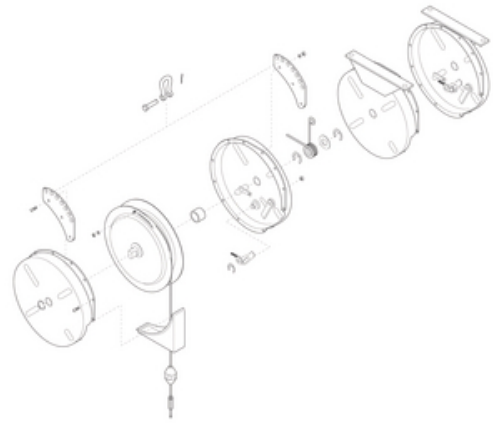

BG07-K05, Cable Kit for BG-07

By Gleason Reel
Catalog # [BG07-K05](#)

Cable Kit BG07.

Features

- Rugged steel construction with black polyester baked finish
- Reinforced hanging bracket with forged clevis for ceiling mounting and extra holes for safety chain attachment
- Spring is permanently lubricated, Includes safety tool clip and adjustable cable stop

General

Catalog Number	BG07-K05
Series	BG – Heavy Duty
Type	Spare Parts
UPC	783246008329

Product Assets

- [Brochures - ToolAssistPro Idea Book](#)
- [Brochures - ERGO Tool Balancers](#)
- [Catalogs - Tool Assist Pro Ergonomic and Material Handling Products](#)
- [Engineering Drawing - BG Series Balance Reel STP](#)
- [Engineering Drawing - BG Series Balance Reel DXF](#)
- [Engineering Drawing - BG Series Balance Reel DWG](#)
- [Product Logo - ToolAssistPro-Logo](#)
- [Product Logo - ERGO-YellowMedLogo](#)
- [Video - Tool Assist Pro for material handling and ergonomics](#)
- [Video - ToolAssitPro - ERGO 2 Tool Balancers, Retrievers and Torque Reels](#)