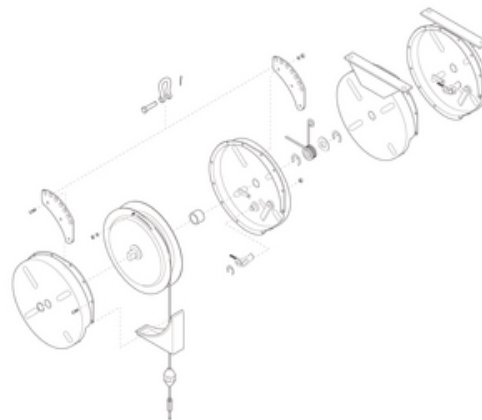

BG25-K03, LH Housing Assembly

By Gleason Reel
Catalog # [BG25-K03](#)

LH Housing Assy.

Features

- Rugged steel construction with black polyester baked finish
- Reinforced hanging bracket with forged clevis for ceiling mounting and extra holes for safety chain attachment
- Spring is permanently lubricated, Includes safety tool clip and adjustable cable stop

General

Catalog Number	BG25-K03
Series	BG – Heavy Duty
Type	Spare Parts
UPC	783246009531

Product Assets

- [Brochures - ToolAssistPro Idea Book](#)
- [Brochures - ERGO Tool Balancers](#)
- [Catalogs - Tool Assist Pro Ergonomic and Material Handling Products](#)
- [Engineering Drawing - BG Series Balance Reel STP](#)
- [Engineering Drawing - BG Series Balance Reel DXF](#)
- [Engineering Drawing - BG Series Balance Reel DWG](#)
- [Product Logo - ToolAssistPro-Logo](#)
- [Product Logo - ERGO-YellowMedLogo](#)
- [Video - Tool Assist Pro for material handling and ergonomics](#)
- [Video - ToolAssitPro - ERGO 2 Tool Balancers, Retrievers and Torque Reels](#)