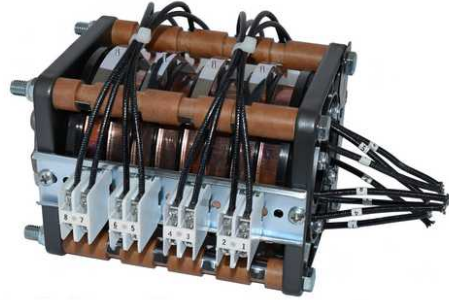

GR012285 S, MMD, SM Series Collector Assembly 2 Pole 35 Amp

By Gleason Reel
Catalog # [GR012285](#)

S, MMD, SM Series Collector Assembly 2 Pole 35 Amp

General

Number Of Poles	2
Series	S, MMD, SM
UPC	783246000057

Electrical Ratings

Current / Amperage Rating	35 A
---------------------------	------

Product Assets

[Brochures - Rota-Power™ 35 Slip Rings, 35A, 600V, 2" \(51mm\) Bore](#)
[Technical Solutions - GRD-GR012285-SPEC-EN](#)