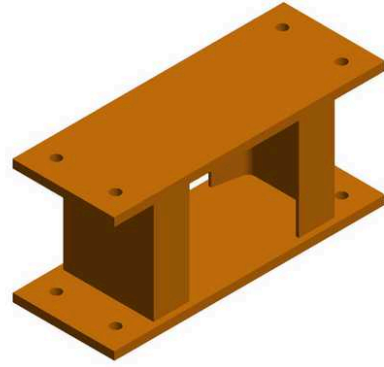

GRGL26-03

By Gleason Reel
Catalog # [GRGL26-03](#)

Riser Base for J-Reels 5.5in high. Used to mount Reel to Pivot Base

General

Type Riser Base

Dimensions

Height 5.5 in

A proud member of the Hubbell Family.